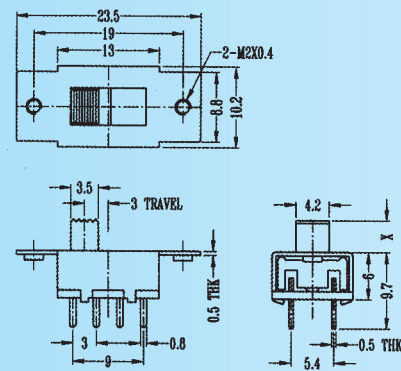

**SS-23F34**

Rating: 0.3A 50V DC  
Function: 2P3T

**N** NON-SHORTING

Optional Knob type

GE	NT				

**SS-23F35**

Rating: 0.3A 50V DC  
Function: 2P3T

**N** NON-SHORTING

Optional Knob type

GE	NT				

**SS-23F36**

Rating: 0.3A 50V DC  
Function: 2P3T

**N** NON-SHORTING

Optional Knob type

GE	NT				

**SS-23F40**

Rating: 0.3A 50V DC  
Function: 2P3T

**S** SHORTING

Optional Knob type

GE					

**SS-23F46**

Rating: 0.3A 50V DC  
Function: 2P3T

**N** NON-SHORTING

Optional Knob type