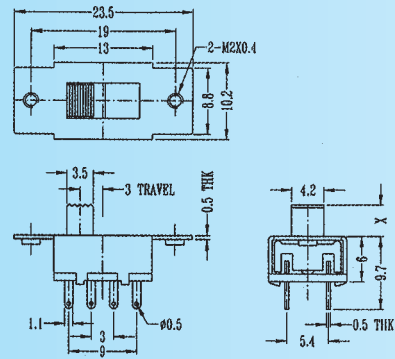

**SS-23F34**

Rating: 0.3A 50V DC  
Function: 2P3T

**N** NON-SHORTING

Optional Knob type

GE	NT				

**SS-23F35**

Rating: 0.3A 50V DC  
Function: 2P3T

**N** NON-SHORTING

Optional Knob type

GE	NT				

**SS-23F36**

Rating: 0.3A 50V DC  
Function: 2P3T

**N** NON-SHORTING

Optional Knob type

GE	NT				

**SS-23F40**

Rating: 0.3A 50V DC  
Function: 2P3T

**S** SHORTING

Optional Knob type

GE					

**SS-23F46**

Rating: 0.3A 50V DC  
Function: 2P3T

**N** NON-SHORTING

Optional Knob type