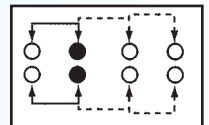

N NON-SHORTING

Optional Knob type

GE	NT