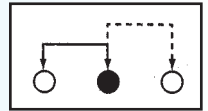

Rating: 0.3A 50V DC
Function: 1P2T

N NON-SHORTING

Optional Knob type

VA	GE				

SK-12D12

Rating: 0.3A 50V DC
Function: 1P2T

S SHORTING

Optional Knob type