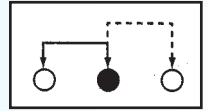

SK-12D02

Rating: 0.3A 50V DC
Function: 1P2T

N NON-SHORTING

Optional Knob type

VA	GE				

SK-12D07

Rating: 0.3A 50V DC
Function: 1P2T

N NON-SHORTING