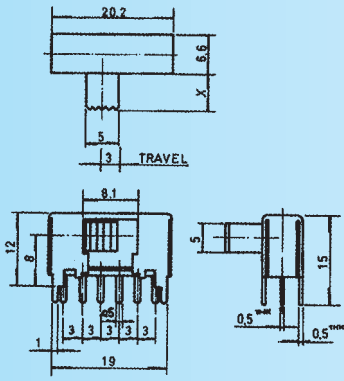

SK-22F06

Rating: 0.3A 50V DC
Function: 2P2T

N NON-SHORTING

Optional Knob type

GE					

SK-22F07

Rating: 0.5A 50V DC
Function: 2P2T

N NON-SHORTING

Optional Knob type

MX	GD	NT	AY	NY	GA
AT					

SK-22F08

Rating: 0.5A 50V DC
Function: 2P2T

N NON-SHORTING

Optional Knob type

MX	GD	NT	AY	NY	GA
AT					

SK-22F09

Rating: 0.5A 50V DC
Function: 2P2T

N NON-SHORTING

Optional Knob type

MX	GD	NT	AY	NY	GA
AT					

SK-22F10

Rating: 0.5A 50V DC
Function: 2P2T

N NON-SHORTING

Optional Knob type