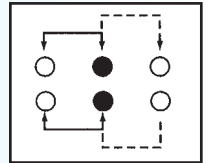

SK-22F06

Rating: 0.3A 50V DC
Function: 2P2T

N NON-SHORTING

Optional Knob type

GE					

SK-22F07

Rating: 0.5A 50V DC
Function: 2P2T

N NON-SHORTING

Optional Knob type

MX	GD	NT	AY	NY	GA
AT					

SK-22F08

Rating: 0.5A 50V DC
Function: 2P2T

N NON-SHORTING

Optional Knob type

MX	GD	NT	AY	NY	GA
AT					

SK-22F09

Rating: 0.5A 50V DC
Function: 2P2T

N NON-SHORTING

Optional Knob type

MX	GD	NT	AY	NY	GA
AT					

SK-22F10

Rating: 0.5A 50V DC
Function: 2P2T

N NON-SHORTING

Optional Knob type