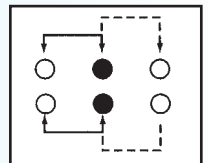

Optional Knob type

MX	GD	NT	AY	NY	GA
AT					

SK-22F08

Rating: 0.5A 50V DC
Function: 2P2T

N NON-SHORTING

Optional Knob type

MX	GD	NT	AY	NY	GA
AT					

SK-22F09

Rating: 0.5A 50V DC
Function: 2P2T

N NON-SHORTING

Optional Knob type

MX	GD	NT	AY	NY	GA
AT					

SK-22F10

Rating: 0.5A 50V DC
Function: 2P2T

N NON-SHORTING

Optional Knob type