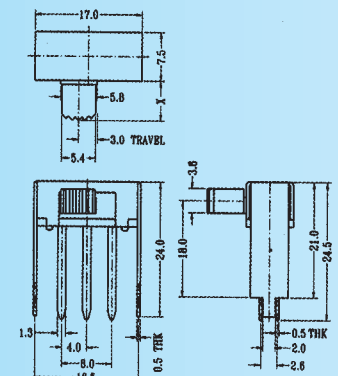

Optional Knob type

MX	GD	NT	AY	NY	GA
AT					

SK-22F08

Rating: 0.5A 50V DC
Function: 2P2T

N NON-SHORTING

Optional Knob type

MX	GD	NT	AY	NY	GA
AT					

SK-22F09

Rating: 0.5A 50V DC
Function: 2P2T

N NON-SHORTING

Optional Knob type

MX	GD	NT	AY	NY	GA
AT					

SK-22F10

Rating: 0.5A 50V DC
Function: 2P2T

N NON-SHORTING

Optional Knob type