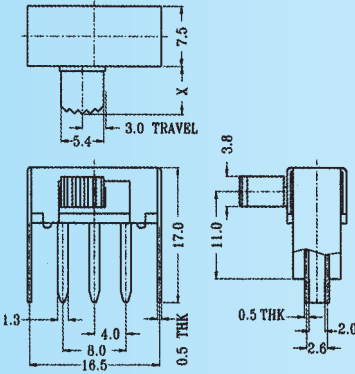

SK-22F06

Rating: 0.3A 50V DC
Function: 2P2T

N NON-SHORTING

Optional Knob type

GE					

SK-22F07

Rating: 0.5A 50V DC
Function: 2P2T

N NON-SHORTING

Optional Knob type

MX	GD	NT	AY	NY	GA
AT					

SK-22F08

Rating: 0.5A 50V DC
Function: 2P2T

N NON-SHORTING

Optional Knob type

MX	GD	NT	AY	NY	GA
AT					

SK-22F09

Rating: 0.5A 50V DC
Function: 2P2T

N NON-SHORTING

Optional Knob type

MX	GD	NT	AY	NY	GA
AT					

SK-22F10

Rating: 0.5A 50V DC
Function: 2P2T

N NON-SHORTING

Optional Knob type