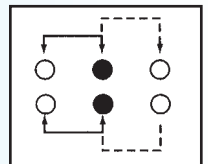

Optional Knob type

MX	GD	NT	AY	NY	GA
AT					

SK-22F08

Rating: 0.5A 50V DC
Function: 2P2T

N NON-SHORTING

Optional Knob type

MX	GD	NT	AY	NY	GA
AT					

SK-22F09

Rating: 0.5A 50V DC
Function: 2P2T

N NON-SHORTING

Optional Knob type

MX	GD	NT	AY	NY	GA
AT					

SK-22F10

Rating: 0.5A 50V DC
Function: 2P2T

N NON-SHORTING

Optional Knob type