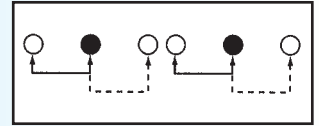

SK-22F06

Rating: 0.3A 50V DC
Function: 2P2T

N NON-SHORTING

Optional Knob type

GE					

SK-22F07

Rating: 0.5A 50V DC
Function: 2P2T

N NON-SHORTING

Optional Knob type

MX	GD	NT	AY	NY	GA
AT					

SK-22F08

Rating: 0.5A 50V DC
Function: 2P2T

N NON-SHORTING

Optional Knob type

MX	GD	NT	AY	NY	GA
AT					

SK-22F09

Rating: 0.5A 50V DC
Function: 2P2T

N NON-SHORTING

Optional Knob type

MX	GD	NT	AY	NY	GA
AT					

SK-22F10

Rating: 0.5A 50V DC
Function: 2P2T

N NON-SHORTING

Optional Knob type