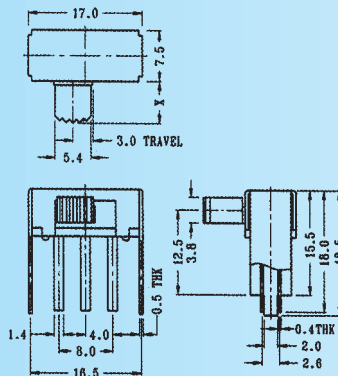

SK-22F06

Rating: 0.3A 50V DC
Function: 2P2T

N NON-SHORTING

Optional Knob type

GE					

SK-22F07

Rating: 0.5A 50V DC
Function: 2P2T

N NON-SHORTING

Optional Knob type

MX	GD	NT	AY	NY	GA
AT					

SK-22F08

Rating: 0.5A 50V DC
Function: 2P2T

N NON-SHORTING

Optional Knob type

MX	GD	NT	AY	NY	GA
AT					

SK-22F09

Rating: 0.5A 50V DC
Function: 2P2T

N NON-SHORTING

Optional Knob type

MX	GD	NT	AY	NY	GA
AT					

SK-22F10

Rating: 0.5A 50V DC
Function: 2P2T

N NON-SHORTING

Optional Knob type