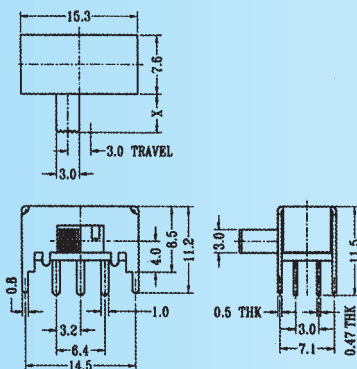

SK-22F11

Rating: 0.3A 50V DC
Function: 2P2T

N NON-SHORTING

Optional Knob type

GE	TA				

SK-22F12

Rating: 0.5A 50V DC
Function: 2P2T

N NON-SHORTING

Optional Knob type

MX	NT	AY	NY	GA	GD
AT					

SK-22F14

Rating: 0.5A 50V DC
Function: 2P2T

N NON-SHORTING

Optional Knob type

GE	PG				

SK-22F16

Rating: 0.5A 50V DC
Function: 2P2T

N NON-SHORTING

Optional Knob type

MX	GD	NT	AY	NY	GA
AT					

SK-22F17

Rating: 0.5A 50V DC
Function: 2P2T

N NON-SHORTING

Optional Knob type