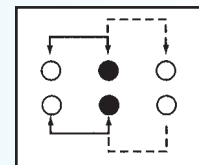

SK-22F11

Rating: 0.3A 50V DC
Function: 2P2T

N NON-SHORTING

Optional Knob type

GE	TA				

SK-22F12

Rating: 0.5A 50V DC
Function: 2P2T

N NON-SHORTING

Optional Knob type

MX	NT	AY	NY	GA	GD
AT					

SK-22F14

Rating: 0.5A 50V DC
Function: 2P2T

N NON-SHORTING

Optional Knob type

GE	PG				

SK-22F16

Rating: 0.5A 50V DC
Function: 2P2T

N NON-SHORTING

Optional Knob type

MX	GD	NT	AY	NY	GA
AT					

SK-22F17

Rating: 0.5A 50V DC
Function: 2P2T

N NON-SHORTING

Optional Knob type