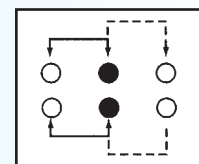

SK-22F11

Rating: 0.3A 50V DC
Function: 2P2T

N NON-SHORTING

Optional Knob type

GE	TA				

SK-22F12

Rating: 0.5A 50V DC
Function: 2P2T

N NON-SHORTING

Optional Knob type

MX	NT	AY	NY	GA	GD
AT					

SK-22F14

Rating: 0.5A 50V DC
Function: 2P2T

N NON-SHORTING

Optional Knob type

GE	PG				

SK-22F16

Rating: 0.5A 50V DC
Function: 2P2T

N NON-SHORTING

Optional Knob type

MX	GD	NT	AY	NY	GA
AT					

SK-22F17

Rating: 0.5A 50V DC
Function: 2P2T

N NON-SHORTING

Optional Knob type