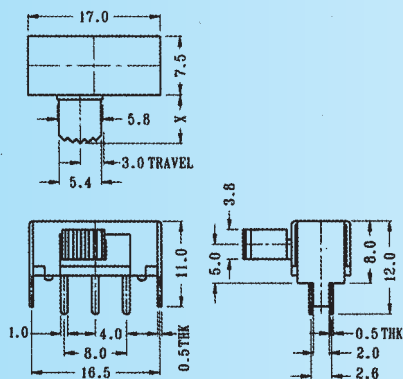

SK-22F11

Rating: 0.3A 50V DC
Function: 2P2T

N NON-SHORTING

Optional Knob type

GE	TA				

SK-22F12

Rating: 0.5A 50V DC
Function: 2P2T

N NON-SHORTING

Optional Knob type

MX	NT	AY	NY	GA	GD
AT					

SK-22F14

Rating: 0.5A 50V DC
Function: 2P2T

N NON-SHORTING

Optional Knob type

GE	PG				

SK-22F16

Rating: 0.5A 50V DC
Function: 2P2T

N NON-SHORTING

Optional Knob type

MX	GD	NT	AY	NY	GA
AT					

SK-22F17

Rating: 0.5A 50V DC
Function: 2P2T

N NON-SHORTING

Optional Knob type