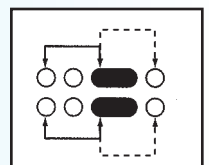

Rating: 0.3A 50V DC
Function: 2P2T

N NON-SHORTING

Optional Knob type

GE					

SK-22H26 (L3R1)

Rating: 0.3A 50V DC
Function: 2P2T

N NON-SHORTING

Optional Knob type