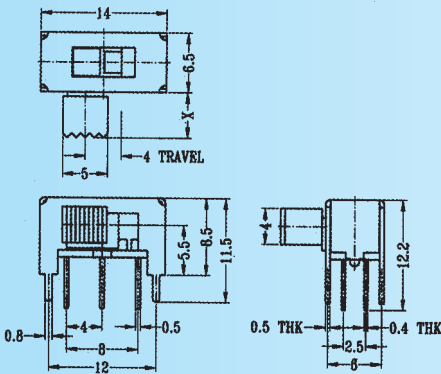

SK-22H15

Rating: 0.3A 50V DC
Function: 2P2T

N NON-SHORTING

Optional Knob type

GE					

SK-22H18

Rating: 0.3A 50V DC
Function: 2P2T

N NON-SHORTING

Optional Knob type

PG	VA	GE			

SK-22H19

Rating: 0.3A 50V DC
Function: 2P2T

N NON-SHORTING

Optional Knob type

GE					

SK-22H23 (L1R3)

Rating: 0.3A 50V DC
Function: 2P2T

N NON-SHORTING

Optional Knob type

GE					

SK-22H26 (L3R1)

Rating: 0.3A 50V DC
Function: 2P2T

N NON-SHORTING

Optional Knob type