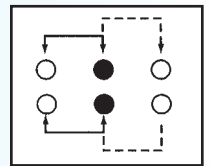

SK-22H15

Rating: 0.3A 50V DC
Function: 2P2T

N NON-SHORTING

Optional Knob type

GE					

SK-22H18

Rating: 0.3A 50V DC
Function: 2P2T

N NON-SHORTING

Optional Knob type

PG	VA	GE			

SK-22H19

Rating: 0.3A 50V DC
Function: 2P2T

N NON-SHORTING

Optional Knob type

GE					

SK-22H23 (L1R3)

Rating: 0.3A 50V DC
Function: 2P2T

N NON-SHORTING

Optional Knob type

GE					

SK-22H26 (L3R1)

Rating: 0.3A 50V DC
Function: 2P2T

N NON-SHORTING

Optional Knob type