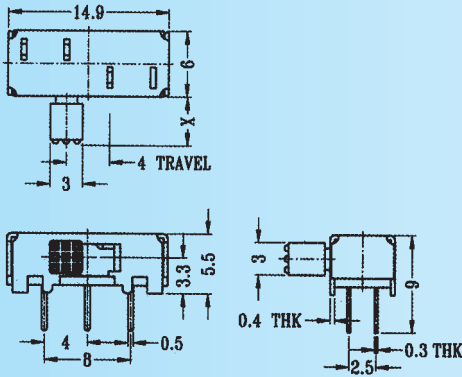

SK-22H15

Rating: 0.3A 50V DC
Function: 2P2T

N NON-SHORTING

Optional Knob type

GE					

SK-22H18

Rating: 0.3A 50V DC
Function: 2P2T

N NON-SHORTING

Optional Knob type

PG	VA	GE			

SK-22H19

Rating: 0.3A 50V DC
Function: 2P2T

N NON-SHORTING

Optional Knob type

GE					

SK-22H23 (L1R3)

Rating: 0.3A 50V DC
Function: 2P2T

N NON-SHORTING

Optional Knob type

GE					

SK-22H26 (L3R1)

Rating: 0.3A 50V DC
Function: 2P2T

N NON-SHORTING

Optional Knob type