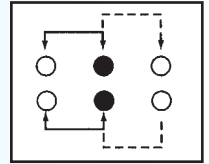

SK-22H15

Rating: 0.3A 50V DC
Function: 2P2T

N NON-SHORTING

Optional Knob type

GE					

SK-22H18

Rating: 0.3A 50V DC
Function: 2P2T

N NON-SHORTING

Optional Knob type

PG	VA	GE			

SK-22H19

Rating: 0.3A 50V DC
Function: 2P2T

N NON-SHORTING

Optional Knob type

GE					

SK-22H23 (L1R3)

Rating: 0.3A 50V DC
Function: 2P2T

N NON-SHORTING

Optional Knob type

GE					

SK-22H26 (L3R1)

Rating: 0.3A 50V DC
Function: 2P2T

N NON-SHORTING

Optional Knob type