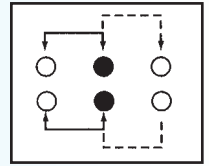

SK-22H15

Rating: 0.3A 50V DC
Function: 2P2T

N NON-SHORTING

Optional Knob type

GE					

SK-22H18

Rating: 0.3A 50V DC
Function: 2P2T

N NON-SHORTING

Optional Knob type

PG	VA	GE			

SK-22H19

Rating: 0.3A 50V DC
Function: 2P2T

N NON-SHORTING

Optional Knob type

GE					

SK-22H23 (L1R3)

Rating: 0.3A 50V DC
Function: 2P2T

N NON-SHORTING

Optional Knob type

GE					

SK-22H26 (L3R1)

Rating: 0.3A 50V DC
Function: 2P2T

N NON-SHORTING

Optional Knob type