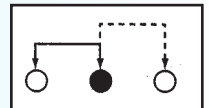

**SK-12E13**

Rating: 0.5A 50V DC  
Function: 1P2T

**N** NON-SHORTING

Optional Knob type

<b>GD</b>	<b>GE</b>				

**SK-12E14**

Rating: 0.5A 50V DC  
Function: 1P2T

**N** NON-SHORTING