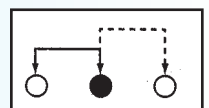

Rating: 0.5A 50V DC  
Function: 1P2T

**N** NON-SHORTING

Optional Knob type

<b>GD</b>	<b>GE</b>				

**SK-12F05**

Rating: 0.3A 50V DC  
Function: 1P2T

**N** NON-SHORTING

Optional Knob type