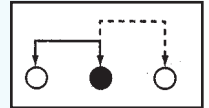

**SK-12E13**

Rating: 0.5A 50V DC  
Function: 1P2T

**N** NON-SHORTING

Optional Knob type

<b>GD</b>	<b>GE</b>				

**SK-12E14**

Rating: 0.5A 50V DC  
Function: 1P2T

**N** NON-SHORTING