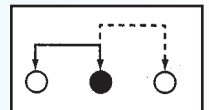

N NON-SHORTING

Optional Knob type

GD	GE