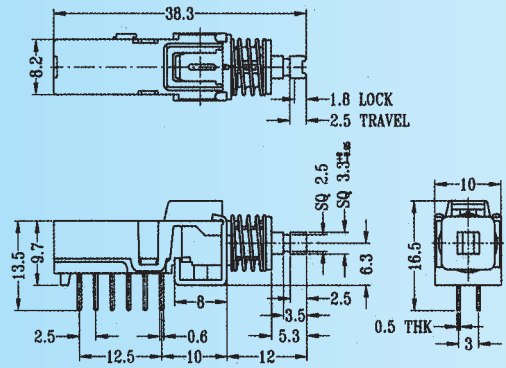

PBS-22E01 (SERIES)

(LOCKED/NON-LOCKED)

Rating: 0.3A 50V DC

Function: 2P2T

N NON-SHORTING

LOCK SYSTEM	TERMINAL LENGTH
LOCKED	13.5 mm
	17.5 mm
NON LOCKED	13.5 mm
	17.5 mm

PBS-42E01 (SERIES)

(LOCKED/NON-LOCKED)

Rating: 0.3A 50V DC

Function: 2P2T

LOCK SYSTEM	TERMINAL LENGTH
LOCKED	13.5 mm
	17.5 mm
NON LOCKED	13.5 mm
	17.5 mm

N NON-SHORTING

PBS-62E06

Rating: 0.3A 50V DC

Function: 6P2T

N NON-SHORTING