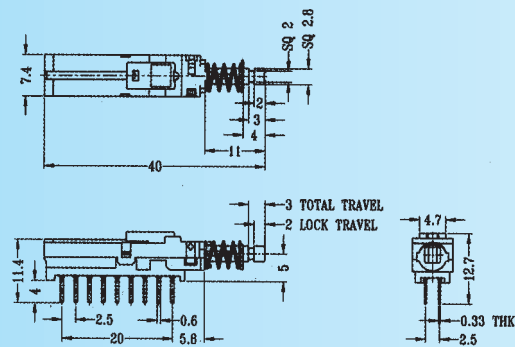

PBS-22E01 (SERIES)

(LOCKED/NON-LOCKED)

Rating: 0.3A 50V DC

Function: 2P2T

N NON-SHORTING

LOCK SYSTEM	TERMINAL LENGTH
LOCKED	13.5 mm
	17.5 mm
NON LOCKED	13.5 mm
	17.5 mm

PBS-42E01 (SERIES)

(LOCKED/NON-LOCKED)

Rating: 0.3A 50V DC

Function: 2P2T

LOCK SYSTEM	TERMINAL LENGTH
LOCKED	13.5 mm
	17.5 mm
NON LOCKED	13.5 mm
	17.5 mm

N NON-SHORTING

PBS-62E06

Rating: 0.3A 50V DC

Function: 6P2T

N NON-SHORTING