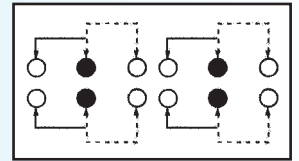

PBS-22H01 (LOCKED)

Rating: 0.5A 50V DC
Function: 2P2T

N NON-SHORTING

PBS-42H01 (LOCKED)

Rating: 0.5A 50V DC
Function: 4P2T

N NON-SHORTING

PBS-62H01 (LOCKED)

Rating: 0.5A 50V DC
Function: 6P2T

N NON-SHORTING

TERMINALS TYPE: FOR PBS-22H01, PBS-42H01, PBS-62H01

<p>T (T14)</p>	<p>V (T18=V)</p>	<p>Y (T19)</p>	<p>A (T20)</p>
<p>N (T21)</p>	<p>F (T25B)</p>	<p>W (T25)</p>	<p>Z (T30)</p>

ORDER FORMAT:

PBS H01 - -

FUNCTION:

BLACKET TYPE B = ø3.2 (THOUGHT HOLE)
M = M3.0 (TAPING HOLE)

TERMINAL TYPE