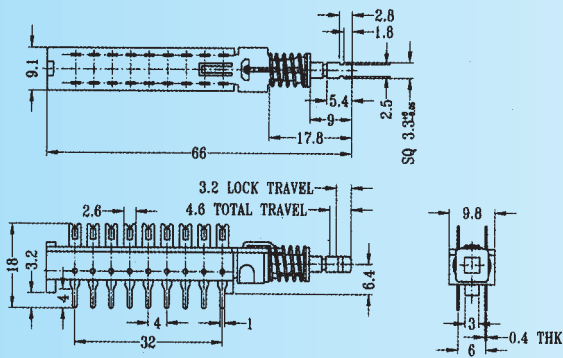

PBS-22H01 (LOCKED)

Rating: 0.5A 50V DC
Function: 2P2T

N NON-SHORTING

PBS-42H01 (LOCKED)

Rating: 0.5A 50V DC
Function: 4P2T

N NON-SHORTING

PBS-62H01 (LOCKED)

Rating: 0.5A 50V DC
Function: 6P2T

N NON-SHORTING

TERMINALS TYPE: FOR PBS-22H01, PBS-42H01, PBS-62H01

<p>T (T14)</p>	<p>V (T18=V)</p>	<p>Y (T19)</p>	<p>A (T20)</p>
<p>N (T21)</p>	<p>F (T25B)</p>	<p>W (T25)</p>	<p>Z (T30)</p>

ORDER FORMAT:

PBS H01 - -

FUNCTION:

BLACKET TYPE B = ø3.2 (THOUGHT HOLE)
M = M3.0 (TAPING HOLE)

TERMINAL TYPE