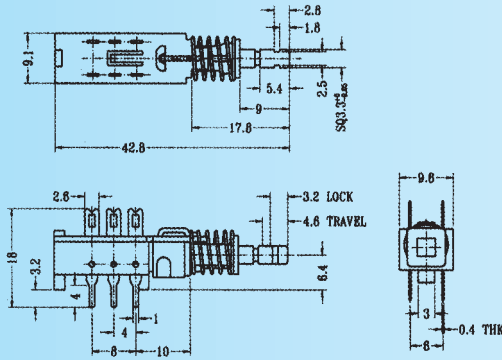

PBS-22H01 (LOCKED)

Rating: 0.5A 50V DC
Function: 2P2T

N NON-SHORTING

PBS-42H01 (LOCKED)

Rating: 0.5A 50V DC
Function: 4P2T

N NON-SHORTING

PBS-62H01 (LOCKED)

Rating: 0.5A 50V DC
Function: 6P2T

N NON-SHORTING

TERMINALS TYPE: FOR PBS-22H01, PBS-42H01, PBS-62H01

<p>T (T14)</p>	<p>V (T18=V)</p>	<p>Y (T19)</p>	<p>A (T20)</p>
<p>N (T21)</p>	<p>F (T25B)</p>	<p>W (T25)</p>	<p>Z (T30)</p>

ORDER FORMAT:

PBS H01 - -

FUNCTION:

BLACKET TYPE B = ø3.2 (THOUGHT HOLE)
M = M3.0 (TAPING HOLE)

TERMINAL TYPE