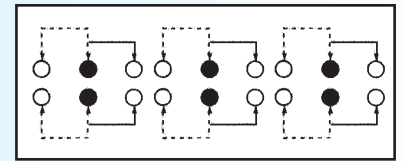

PBS-22H01 (LOCKED)

Rating: 0.5A 50V DC
Function: 2P2T

N NON-SHORTING

PBS-42H01 (LOCKED)

Rating: 0.5A 50V DC
Function: 4P2T

N NON-SHORTING

PBS-62H01 (LOCKED)

Rating: 0.5A 50V DC
Function: 6P2T

N NON-SHORTING

TERMINALS TYPE: FOR PBS-22H01, PBS-42H01, PBS-62H01

<p>T (T14)</p>	<p>V (T18=V)</p>	<p>Y (T19)</p>	<p>A (T20)</p>
<p>N (T21)</p>	<p>F (T25B)</p>	<p>W (T25)</p>	<p>Z (T30)</p>

ORDER FORMAT:

PBS H01 - -

FUNCTION:

BLACKET TYPE B = ø3.2 (THOUGHT HOLE)
M = M3.0 (TAPING HOLE)

TERMINAL TYPE