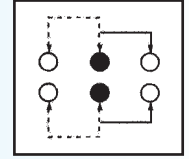

PBS-22H01 (LOCKED)

Rating: 0.5A 50V DC
Function: 2P2T

N NON-SHORTING

PBS-42H01 (LOCKED)

Rating: 0.5A 50V DC
Function: 4P2T

N NON-SHORTING

PBS-62H01 (LOCKED)

Rating: 0.5A 50V DC
Function: 6P2T

N NON-SHORTING

TERMINALS TYPE: FOR PBS-22H01, PBS-42H01, PBS-62H01

<p>T (T14)</p>	<p>V (T18=V)</p>	<p>Y (T19)</p>	<p>A (T20)</p>
<p>N (T21)</p>	<p>F (T25B)</p>	<p>W (T25)</p>	<p>Z (T30)</p>

ORDER FORMAT:

PBS H01 - -

FUNCTION:

BLACKET TYPE B = ø3.2 (THOUGHT HOLE)
M = M3.0 (TAPING HOLE)

TERMINAL TYPE