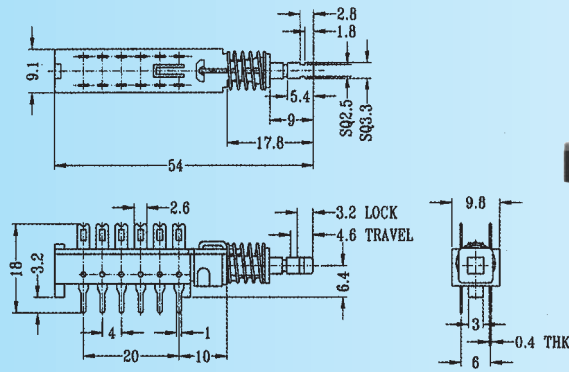

PBS-22H01 (LOCKED)

Rating: 0.5A 50V DC
Function: 2P2T

N NON-SHORTING

PBS-42H01 (LOCKED)

Rating: 0.5A 50V DC
Function: 4P2T

N NON-SHORTING

PBS-62H01 (LOCKED)

Rating: 0.5A 50V DC
Function: 6P2T

N NON-SHORTING

TERMINALS TYPE: FOR PBS-22H01, PBS-42H01, PBS-62H01

<p>T (T14)</p>	<p>V (T18=V)</p>	<p>Y (T19)</p>	<p>A (T20)</p>
<p>N (T21)</p>	<p>F (T25B)</p>	<p>W (T25)</p>	<p>Z (T30)</p>

ORDER FORMAT:

PBS H01 - -

FUNCTION:

BLACKET TYPE B = ø3.2 (THOUGHT HOLE)
M = M3.0 (TAPING HOLE)

TERMINAL TYPE