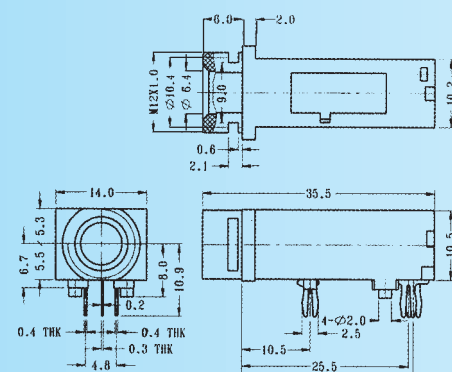

MJ-068 (SERIES, 6.3 mm)

Rating: 0.3A 30V DC

MODEL No.	FUNCTION	BUSHING	BUSHING COLOR	CONTACT FORM
MJ-068	MONO	UN-THREATED	BLACK	3
MJ-081	MONO	UN-THREATED	GOLD	3
MJ-082	MONO	UN-THREATED	SILVER	3
MJ-083	STEREO	UN-THREATED	BLACK	2
MJ-084	STEREO	UN-THREATED	GOLD	2
MJ-085	STEREO	UN-THREATED	SILVER	2

MJ-091 (SERIES, 6.3 mm)

Rating: 0.3A 30V DC

MODEL No.	FUNCTION	BUSHING	BUSHING COLOR	CONTACT FORM
MJ-091	MONO	UN-THREATED	BLACK	3
MJ-191	MONO	UN-THREATED	GOLD	3
MJ-291	MONO	UN-THREATED	SILVER	3
MJ-092	STEREO	UN-THREATED	BLACK	2
MJ-192	STEREO	UN-THREATED	GOLD	2
MJ-292	STEREO	UN-THREATED	SILVER	2