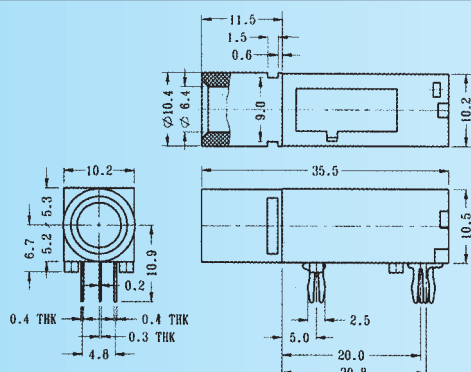

MJ-062 (SERIES, 6.3 mm)

Optional Accessory: AZ-001 (NUT)

Rating: 0.3A 30V DC

MODEL No.	FUNCTION	BUSHING	BUSHING COLOR	CONTACT FORM
MJ-062	MONO	THREATED	GOLD	3
MJ-063	STEREO	THREATED	SILVER	2
MJ-064	MONO	THREATED	BLACK	3
MJ-065	MONO	THREATED	SILVER	3
MJ-066	STEREO	THREATED	GOLD	2
MJ-067	STEREO	THREATED	BLACK	2

MJ-069 (SERIES, 6.3 mm)

Optional Accessory: AZ-001 (NUT)

Rating: 0.3A 30V DC

MODEL No.	FUNCTION	BUSHING	BUSHING COLOR	CONTACT FORM
MJ-069	MONO	THREATED	GOLD	3
MJ-071	MONO	THREATED	SILVER	3
MJ-072	MONO	THREATED	BLACK	3
MJ-073	STEREO	THREATED	GOLD	2
MJ-074	STEREO	THREATED	SILVER	2
MJ-075	STEREO	THREATED	BLACK	2

MJ-068 (SERIES, 6.3 mm)

Rating: 0.3A 30V DC

MODEL No.	FUNCTION	BUSHING	BUSHING COLOR	CONTACT FORM
MJ-068	MONO	UN-THREATED	BLACK	3
MJ-081	MONO	UN-THREATED	GOLD	3
MJ-082	MONO	UN-THREATED	SILVER	3
MJ-083	STEREO	UN-THREATED	BLACK	2
MJ-084	STEREO	UN-THREATED	GOLD	2
MJ-085	STEREO	UN-THREATED	SILVER	2

MJ-091 (SERIES, 6.3 mm)

Rating: 0.3A 30V DC

MODEL No.	FUNCTION	BUSHING	BUSHING COLOR	CONTACT FORM
MJ-091	MONO	UN-THREATED	BLACK	3
MJ-191	MONO	UN-THREATED	GOLD	3
MJ-291	MONO	UN-THREATED	SILVER	3
MJ-092	STEREO	UN-THREATED	BLACK	2
MJ-192	STEREO	UN-THREATED	GOLD	2
MJ-292	STEREO	UN-THREATED	SILVER	2