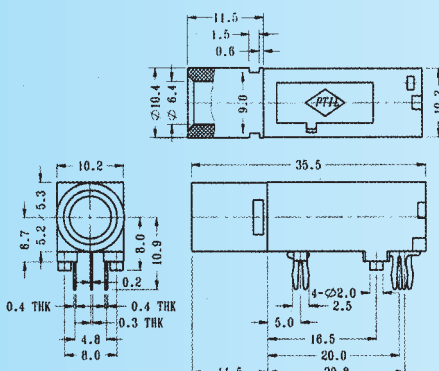

MJ-068 (SERIES, 6.3 mm)

Rating: 0.3A 30V DC

MODEL No.	FUNCTION	BUSHING	BUSHING COLOR	CONTACT FORM
MJ-068	MONO	UN-THREATED	BLACK	3
MJ-081	MONO	UN-THREATED	GOLD	3
MJ-082	MONO	UN-THREATED	SILVER	3
MJ-083	STEREO	UN-THREATED	BLACK	2
MJ-084	STEREO	UN-THREATED	GOLD	2
MJ-085	STEREO	UN-THREATED	SILVER	2

MJ-091 (SERIES, 6.3 mm)

Rating: 0.3A 30V DC

MODEL No.	FUNCTION	BUSHING	BUSHING COLOR	CONTACT FORM
MJ-091	MONO	UN-THREATED	BLACK	3
MJ-191	MONO	UN-THREATED	GOLD	3
MJ-291	MONO	UN-THREATED	SILVER	3
MJ-092	STEREO	UN-THREATED	BLACK	2
MJ-192	STEREO	UN-THREATED	GOLD	2
MJ-292	STEREO	UN-THREATED	SILVER	2