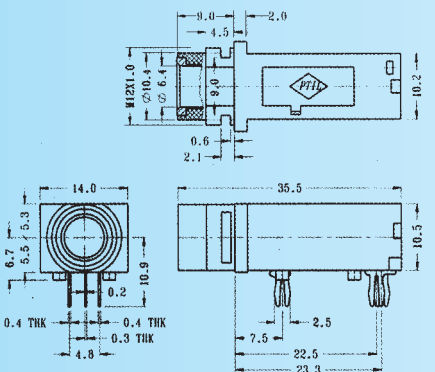

MJ-069 (SERIES, 6.3 mm)

Optional Accessory: AZ-001 (NUT)

Rating: 0.3A 30V DC

MODEL No.	FUNCTION	BUSHING	BUSHING COLOR	CONTACT FORM
MJ-069	MONO	THREATED	GOLD	3
MJ-071	MONO	THREATED	SILVER	3
MJ-072	MONO	THREATED	BLACK	3
MJ-073	STEREO	THREATED	GOLD	2
MJ-074	STEREO	THREATED	SILVER	2
MJ-075	STEREO	THREATED	BLACK	2