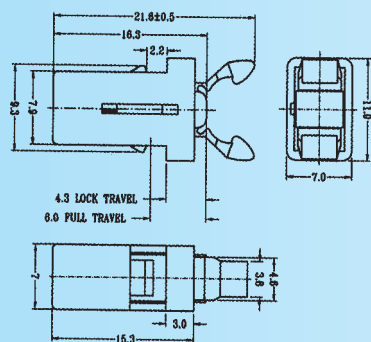

EX-22H01

Rating: 0.3A 50V DC

Function: 2P2T

EX-33H01

Rating: 0.3A 50V DC

Function: 3P3T

EX-44H01

Rating: 0.3A 50V DC

Function: 4P4T

EX-55H01

Rating: 0.3A 50V DC

Function: 5P5T

DL-001

(DOOR LOCK)