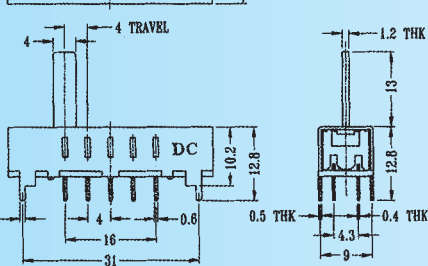

EX-22H01

Rating: 0.3A 50V DC

Function: 2P2T

EX-33H01

Rating: 0.3A 50V DC

Function: 3P3T

EX-44H01

Rating: 0.3A 50V DC

Function: 4P4T

EX-55H01

Rating: 0.3A 50V DC

Function: 5P5T

DL-001

(DOOR LOCK)