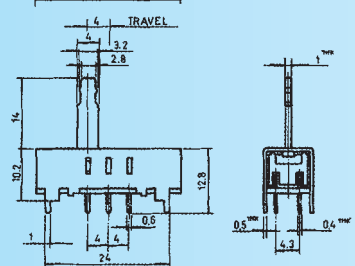

EX-22H01

Rating: 0.3A 50V DC

Function: 2P2T