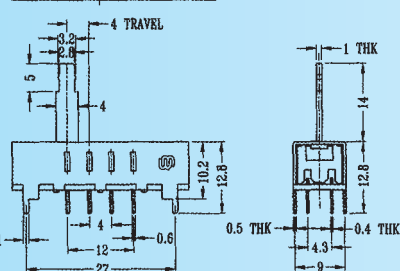

EX-22H01

Rating: 0.3A 50V DC

Function: 2P2T

EX-33H01

Rating: 0.3A 50V DC

Function: 3P3T

EX-44H01

Rating: 0.3A 50V DC

Function: 4P4T

EX-55H01

Rating: 0.3A 50V DC

Function: 5P5T

DL-001

(DOOR LOCK)