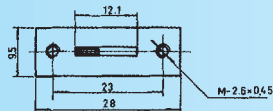

EX-33H01

Rating: 0.3A 50V DC

Function: 3P3T