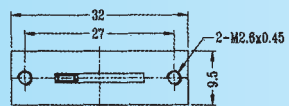

EX-44H01

Rating: 0.3A 50V DC

Function: 4P4T