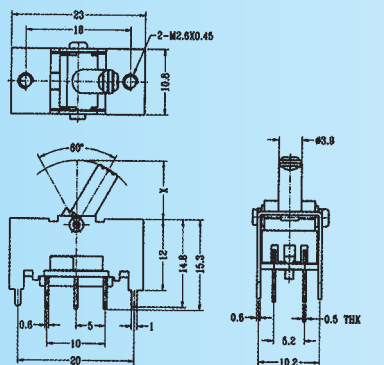

Optional Knob type

AT	AY	NY	TD		

TS-22E05

Rating: 0.3A 50V DC
Function: 2P2T

S SHORTING

Optional Knob type

AT	AY	NY	TD		

TS-22J03

Rating: 0.3A 50V DC
Function: 2P2T

N NON-SHORTING

Optional Knob type

AT	AY	NY	NT	TD	

TS-22J05

Rating: 0.3A 50V DC
Function: 2P2T

S SHORTING

Optional Knob type