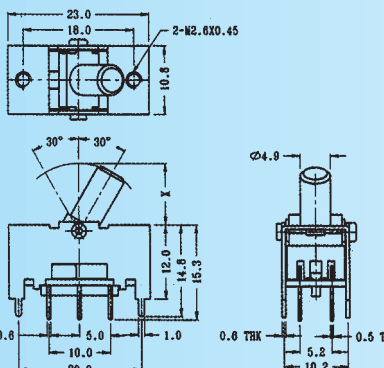

Optional Knob type

AT	AY	NY	TD		

TS-22E05

Rating: 0.3A 50V DC
Function: 2P2T

S SHORTING

Optional Knob type

AT	AY	NY	TD		

TS-22J03

Rating: 0.3A 50V DC
Function: 2P2T

N NON-SHORTING

Optional Knob type

AT	AY	NY	NT	TD	

TS-22J05

Rating: 0.3A 50V DC
Function: 2P2T

S SHORTING

Optional Knob type