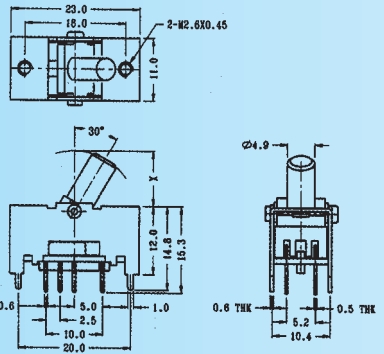

TS-22E01

Rating: 0.3A 50V DC
Function: 2P2T

S SHORTING

Optional Knob type

AT	AY	NY	NT	TD	

TS-22E04

Rating: 0.3A 50V DC
Function: 2P2T

N NON-SHORTING

Optional Knob type

AT	AY	NY	TD		

TS-22E05

Rating: 0.3A 50V DC
Function: 2P2T

S SHORTING

Optional Knob type

AT	AY	NY	TD		

TS-22J03

Rating: 0.3A 50V DC
Function: 2P2T

N NON-SHORTING

Optional Knob type

AT	AY	NY	NT	TD	

TS-22J05

Rating: 0.3A 50V DC
Function: 2P2T

S SHORTING

Optional Knob type