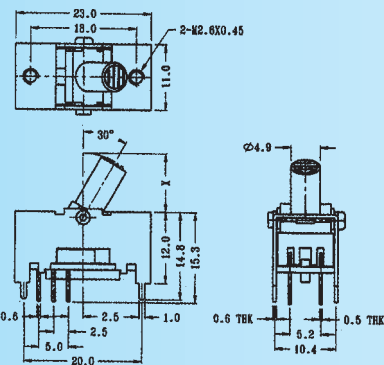

TS-22E01

Rating: 0.3A 50V DC
Function: 2P2T

S SHORTING

Optional Knob type

AT	AY	NY	NT	TD	

TS-22E04

Rating: 0.3A 50V DC
Function: 2P2T

N NON-SHORTING

Optional Knob type

AT	AY	NY	TD		

TS-22E05

Rating: 0.3A 50V DC
Function: 2P2T

S SHORTING

Optional Knob type

AT	AY	NY	TD		

TS-22J03

Rating: 0.3A 50V DC
Function: 2P2T

N NON-SHORTING

Optional Knob type

AT	AY	NY	NT	TD	

TS-22J05

Rating: 0.3A 50V DC
Function: 2P2T

S SHORTING

Optional Knob type