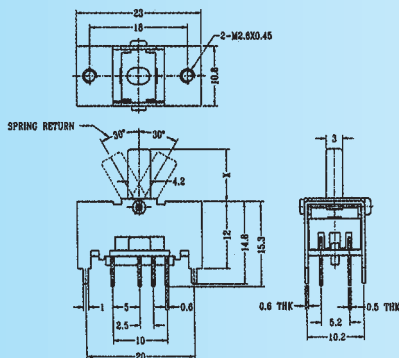

TS-23E01

Rating: 0.3A 50V DC
Function: 2P3T

S SHORTING

Optional Knob type

AT	AY	NY	NT	TD	

TS-23E02

Rating: 0.3A 50V DC
Function: 2P3T (SPRING RETURN)

S SHORTING

Optional Knob type

AT	AY	NY	NT	TD	

TS-23E06

Rating: 0.3A 50V DC
Function: 2P3T (SPRING RETURN)

S SHORTING

Optional Knob type

AT	AY	NY	NT	TD	

TS-24D01

Rating: 0.3A 50V DC
Function: 2P4T

S SHORTING

Optional Knob type

LS					

NS-42E02

Rating: 0.3A 50V DC
Function: 4P2T

N NON-SHORTING

Optional Knob type