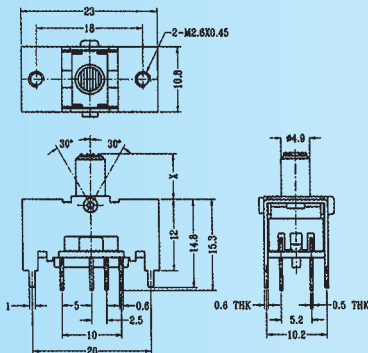

TS-23E01

Rating: 0.3A 50V DC
Function: 2P3T

S SHORTING

Optional Knob type

AT	AY	NY	NT	TD	

TS-23E02

Rating: 0.3A 50V DC
Function: 2P3T (SPRING RETURN)

S SHORTING

Optional Knob type

AT	AY	NY	NT	TD	

TS-23E06

Rating: 0.3A 50V DC
Function: 2P3T (SPRING RETURN)

S SHORTING

Optional Knob type

AT	AY	NY	NT	TD	

TS-24D01

Rating: 0.3A 50V DC
Function: 2P4T

S SHORTING

Optional Knob type

LS					

NS-42E02

Rating: 0.3A 50V DC
Function: 4P2T

N NON-SHORTING

Optional Knob type