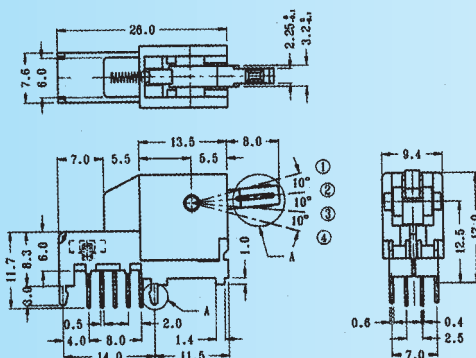

TS-23E01

Rating: 0.3A 50V DC
Function: 2P3T

S SHORTING

Optional Knob type

AT	AY	NY	NT	TD	

TS-23E02

Rating: 0.3A 50V DC
Function: 2P3T (SPRING RETURN)

S SHORTING

Optional Knob type

AT	AY	NY	NT	TD	

TS-23E06

Rating: 0.3A 50V DC
Function: 2P3T (SPRING RETURN)

S SHORTING

Optional Knob type

AT	AY	NY	NT	TD	

TS-24D01

Rating: 0.3A 50V DC
Function: 2P4T

S SHORTING

Optional Knob type

LS					

NS-42E02

Rating: 0.3A 50V DC
Function: 4P2T

N NON-SHORTING

Optional Knob type