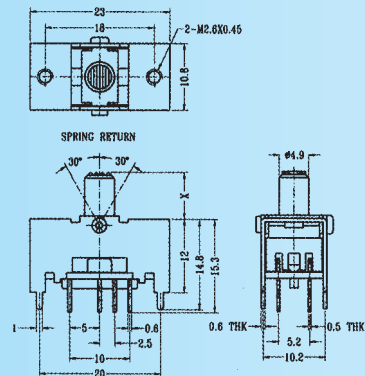

TS-23E01

Rating: 0.3A 50V DC
Function: 2P3T

S SHORTING

Optional Knob type

AT	AY	NY	NT	TD	

TS-23E02

Rating: 0.3A 50V DC
Function: 2P3T (SPRING RETURN)

S SHORTING

Optional Knob type

AT	AY	NY	NT	TD	

TS-23E06

Rating: 0.3A 50V DC
Function: 2P3T (SPRING RETURN)

S SHORTING

Optional Knob type

AT	AY	NY	NT	TD	

TS-24D01

Rating: 0.3A 50V DC
Function: 2P4T

S SHORTING

Optional Knob type

LS					

NS-42E02

Rating: 0.3A 50V DC
Function: 4P2T

N NON-SHORTING

Optional Knob type