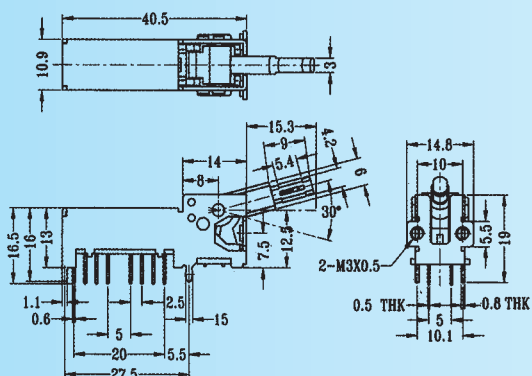

TS-42E05

Rating: 0.3A 50V DC
Function: 4P2T

N NON-SHORTING

Optional Knob type

AT	AY	NY	NT	TD

TS-42E06

Rating: 0.3A 50V DC
Function: 4P2T

N NON-SHORTING

Optional Knob type

AT	AY	NY	NT	TD

LS-42J01

Rating: 0.3A 50V DC
Function: 2P2T

N NON-SHORTING

Optional Knob type

TK	TG	TM

NS-42J01

Rating: 0.3A 50V DC
Function: 4P2T

N NON-SHORTING

Optional Knob type

TK	TG	TM

TS-42J01

Rating: 0.3A 50V DC
Function: 4P2T

S SHORTING

Optional Knob type