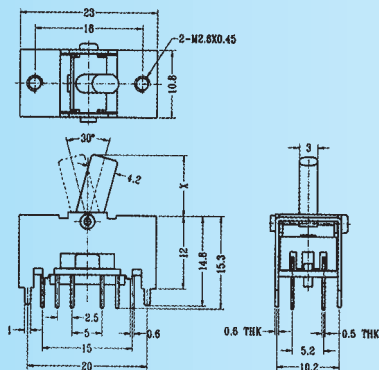

TS-42E05

Rating: 0.3A 50V DC
Function: 4P2T

N NON-SHORTING

Optional Knob type

AT	AY	NY	NT	TD

TS-42E06

Rating: 0.3A 50V DC
Function: 4P2T

N NON-SHORTING

Optional Knob type

AT	AY	NY	NT	TD

LS-42J01

Rating: 0.3A 50V DC
Function: 2P2T

N NON-SHORTING

Optional Knob type

TK	TG	TM

NS-42J01

Rating: 0.3A 50V DC
Function: 4P2T

N NON-SHORTING

Optional Knob type

TK	TG	TM

TS-42J01

Rating: 0.3A 50V DC
Function: 4P2T

S SHORTING

Optional Knob type