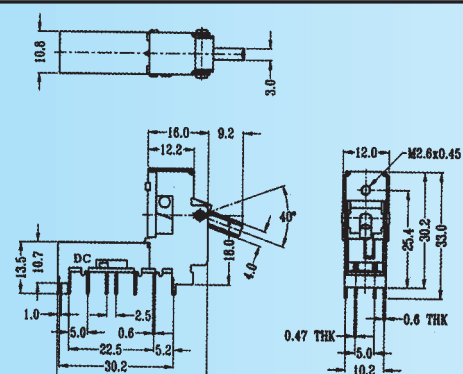

Optional Knob type

AT	AY	NY	NT	TD

LS-42J01

Rating: 0.3A 50V DC
Function: 2P2T

N NON-SHORTING

Optional Knob type

TK	TG	TM

NS-42J01

Rating: 0.3A 50V DC
Function: 4P2T

N NON-SHORTING

Optional Knob type

TK	TG	TM

TS-42J01

Rating: 0.3A 50V DC
Function: 4P2T

S SHORTING

Optional Knob type