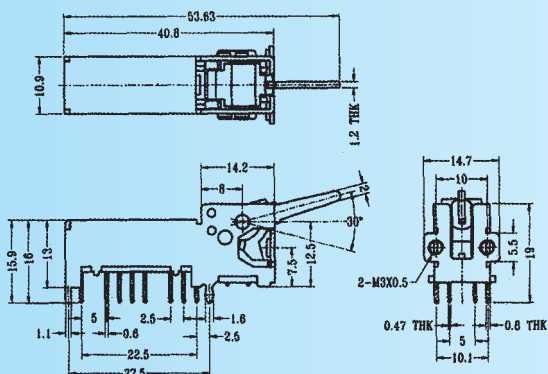

TS-42E05

Rating: 0.3A 50V DC
Function: 4P2T

N NON-SHORTING

Optional Knob type

AT	AY	NY	NT	TD

TS-42E06

Rating: 0.3A 50V DC
Function: 4P2T

N NON-SHORTING

Optional Knob type

AT	AY	NY	NT	TD

LS-42J01

Rating: 0.3A 50V DC
Function: 2P2T

N NON-SHORTING

Optional Knob type

TK	TG	TM

NS-42J01

Rating: 0.3A 50V DC
Function: 4P2T

N NON-SHORTING

Optional Knob type

TK	TG	TM

TS-42J01

Rating: 0.3A 50V DC
Function: 4P2T

S SHORTING

Optional Knob type