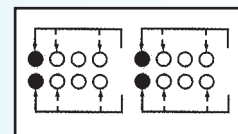

Optional Knob type

AT	AY	NY	NT	TD

LS-42J01

Rating: 0.3A 50V DC
Function: 2P2T

N NON-SHORTING

Optional Knob type

TK	TG	TM

NS-42J01

Rating: 0.3A 50V DC
Function: 4P2T

N NON-SHORTING

Optional Knob type

TK	TG	TM

TS-42J01

Rating: 0.3A 50V DC
Function: 4P2T

S SHORTING

Optional Knob type