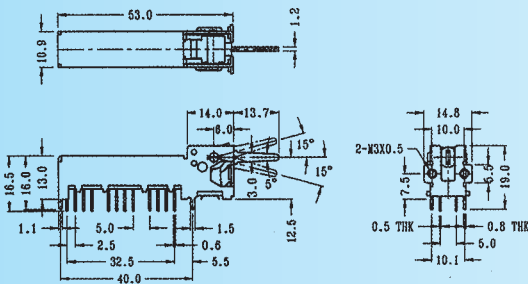

NS-62J03

Rating: 0.3A 50V DC
Function: 6P2T

Optional Knob type

TK	TG	TM			

TS-62J03

Rating: 0.3A 50V DC
Function: 6P2T

S SHORTING

Optional Knob type

TD					

LS-63E01

Rating: 0.3A 50V DC
Function: 6P3T

N NON-SHORTING

Optional Knob type

TK	TG	TM			

NS-63E01

Rating: 0.3A 50V DC
Function: 6P3T

Optional Knob type

TK	TG	TM			

TS-63E01

Rating: 0.3A 50V DC
Function: 6P3T

S SHORTING

Optional Knob type

TD					