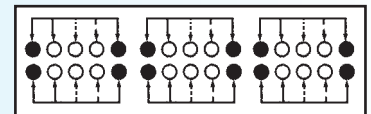

TD					

LS-63E01

Rating: 0.3A 50V DC
Function: 6P3T

N NON-SHORTING

Optional Knob type

TK	TG	TM			

NS-63E01

Rating: 0.3A 50V DC
Function: 6P3T