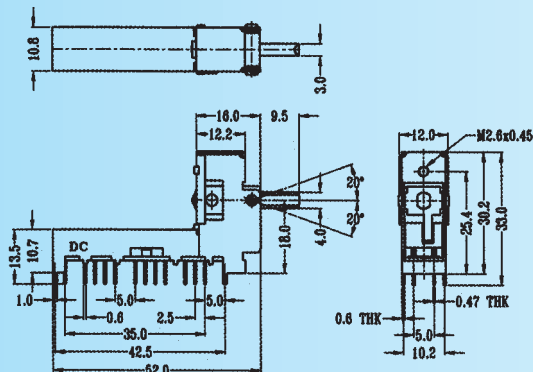

TD					

LS-63E01

Rating: 0.3A 50V DC
Function: 6P3T

N NON-SHORTING

Optional Knob type

TK	TG	TM			

NS-63E01

Rating: 0.3A 50V DC
Function: 6P3T

Optional Knob type

TK	TG	TM			

TS-63E01

Rating: 0.3A 50V DC
Function: 6P3T

S SHORTING

Optional Knob type

TD					