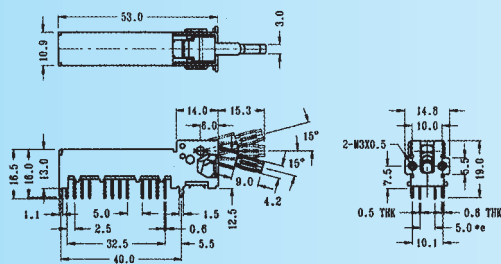

TD					

LS-63E01

Rating: 0.3A 50V DC
Function: 6P3T

N NON-SHORTING

Optional Knob type

TK	TG	TM			

NS-63E01

Rating: 0.3A 50V DC
Function: 6P3T

Optional Knob type

TK	TG	TM			

TS-63E01

Rating: 0.3A 50V DC
Function: 6P3T

S SHORTING

Optional Knob type

TD					