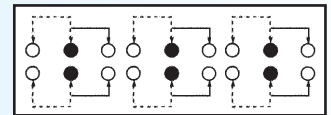

NS-62J03

Rating: 0.3A 50V DC
Function: 6P2T

Optional Knob type

TK	TG	TM			

TS-62J03

Rating: 0.3A 50V DC
Function: 6P2T

S SHORTING

Optional Knob type

TD					

LS-63E01

Rating: 0.3A 50V DC
Function: 6P3T

N NON-SHORTING

Optional Knob type

TK	TG	TM			

NS-63E01

Rating: 0.3A 50V DC
Function: 6P3T