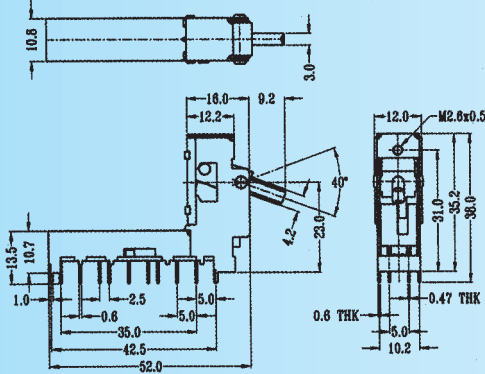

NS-62J03

Rating: 0.3A 50V DC
Function: 6P2T

Optional Knob type

TK	TG	TM			

TS-62J03

Rating: 0.3A 50V DC
Function: 6P2T

S SHORTING

Optional Knob type

TD					

LS-63E01

Rating: 0.3A 50V DC
Function: 6P3T

N NON-SHORTING

Optional Knob type

TK	TG	TM			

NS-63E01

Rating: 0.3A 50V DC
Function: 6P3T

Optional Knob type

TK	TG	TM			

TS-63E01

Rating: 0.3A 50V DC
Function: 6P3T

S SHORTING

Optional Knob type

TD					