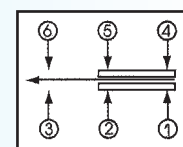

PB-22E78 (SELF-LOCK)
PB-22E88 (NON-LOCK)

Rating: 0.1A 30V DC
 Function: 2P2T
 Operating Force: 350gf ± 100gf

N NON-SHORTING

PBM-0101 (WHITE LEVER / NON-LOCK)
PBM-0111 (BLUE LEVER / SELF-LOCK)

Rating: 0.1A 30V DC
 Function: 2P2T
 Operating Force: 250gf ± 50gf

N NON-SHORTING

PBM-0102 (WHITE LEVER / NON-LOCK)
PBM-0112 (BLUE LEVER / SELF-LOCK)

Rating: 0.1A 30V DC
 Function: 2P2T
 Operating Force: 250gf ± 50gf

N NON-SHORTING

PBM-0103 (WHITE LEVER / NON-LOCK)
PBM-0113 (BLUE LEVER / SELF-LOCK)