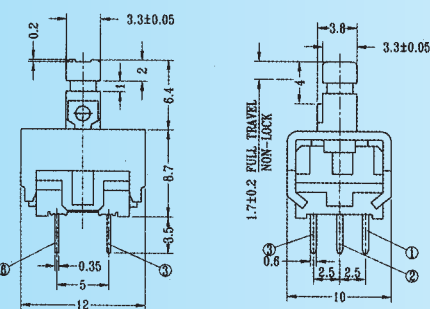

PB-22E78 (SELF-LOCK)
PB-22E88 (NON-LOCK)

Rating: 0.1A 30V DC
 Function: 2P2T
 Operating Force: 350gf ± 100gf

N NON-SHORTING

PBM-0101 (WHITE LEVER / NON-LOCK)
PBM-0111 (BLUE LEVER / SELF-LOCK)

Rating: 0.1A 30V DC
 Function: 2P2T
 Operating Force: 250gf ± 50gf

N NON-SHORTING

PBM-0102 (WHITE LEVER / NON-LOCK)
PBM-0112 (BLUE LEVER / SELF-LOCK)

Rating: 0.1A 30V DC
 Function: 2P2T
 Operating Force: 250gf ± 50gf

N NON-SHORTING

PBM-0103 (WHITE LEVER / NON-LOCK)
PBM-0113 (BLUE LEVER / SELF-LOCK)

Rating: 0.1A 30V DC
 Function: 2P2T
 Operating Force: 250gf ± 50gf

N NON-SHORTING