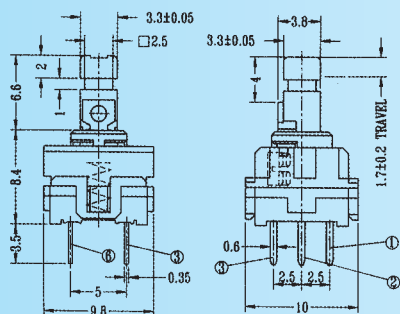

PB-22E78 (SELF-LOCK)
PB-22E88 (NON-LOCK)

Rating: 0.1A 30V DC
 Function: 2P2T
 Operating Force: 350gf ± 100gf

N NON-SHORTING

PBM-0101 (WHITE LEVER / NON-LOCK)
PBM-0111 (BLUE LEVER / SELF-LOCK)

Rating: 0.1A 30V DC
 Function: 2P2T
 Operating Force: 250gf ± 50gf

N NON-SHORTING

PBM-0102 (WHITE LEVER / NON-LOCK)
PBM-0112 (BLUE LEVER / SELF-LOCK)

Rating: 0.1A 30V DC
 Function: 2P2T
 Operating Force: 250gf ± 50gf

N NON-SHORTING

PBM-0103 (WHITE LEVER / NON-LOCK)
PBM-0113 (BLUE LEVER / SELF-LOCK)

Rating: 0.1A 30V DC
 Function: 2P2T
 Operating Force: 250gf ± 50gf

N NON-SHORTING