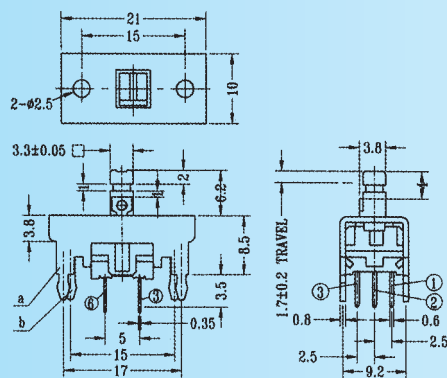

PB-22E78 (SELF-LOCK)
PB-22E88 (NON-LOCK)

Rating: 0.1A 30V DC
 Function: 2P2T
 Operating Force: 350gf ± 100gf

N NON-SHORTING

PBM-0101 (WHITE LEVER / NON-LOCK)
PBM-0111 (BLUE LEVER / SELF-LOCK)

Rating: 0.1A 30V DC
 Function: 2P2T
 Operating Force: 250gf ± 50gf

N NON-SHORTING

PBM-0102 (WHITE LEVER / NON-LOCK)
PBM-0112 (BLUE LEVER / SELF-LOCK)

Rating: 0.1A 30V DC
 Function: 2P2T
 Operating Force: 250gf ± 50gf

N NON-SHORTING

PBM-0103 (WHITE LEVER / NON-LOCK)
PBM-0113 (BLUE LEVER / SELF-LOCK)

Rating: 0.1A 30V DC
 Function: 2P2T
 Operating Force: 250gf ± 50gf

N NON-SHORTING