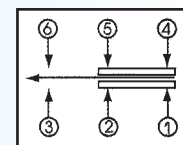

PB-22E78 (SELF-LOCK)
PB-22E88 (NON-LOCK)

Rating: 0.1A 30V DC
 Function: 2P2T
 Operating Force: 350gf ± 100gf

N NON-SHORTING

PBM-0101 (WHITE LEVER / NON-LOCK)
PBM-0111 (BLUE LEVER / SELF-LOCK)

Rating: 0.1A 30V DC
 Function: 2P2T
 Operating Force: 250gf ± 50gf

N NON-SHORTING

PBM-0102 (WHITE LEVER / NON-LOCK)
PBM-0112 (BLUE LEVER / SELF-LOCK)

Rating: 0.1A 30V DC
 Function: 2P2T
 Operating Force: 250gf ± 50gf

N NON-SHORTING

PBM-0103 (WHITE LEVER / NON-LOCK)
PBM-0113 (BLUE LEVER / SELF-LOCK)