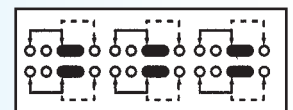

N NON-SHORTING

Optional Knob type

GD	GE	MX