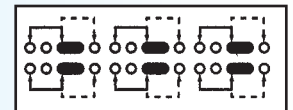

N NON-SHORTING

Optional Knob type

GD	MX	AT	NY