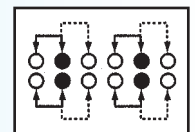

Rating: 0.3A 50V DC
Function: 6P2T

N NON-SHORTING

Optional Knob type

GD	GE	MX			

SS-62H11

Rating: 0.3A 50V DC
Function: 6P2T

N NON-SHORTING

Optional Knob type