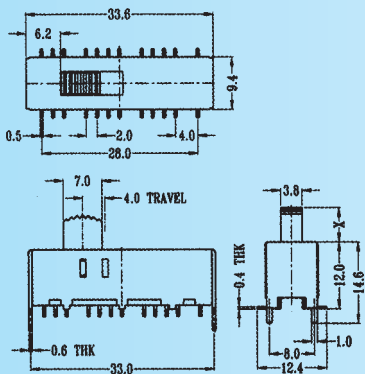

Optional Knob type

GD	MX	AT	NY		

SS-62H04

Rating: 0.3A 50V DC
Function: 6P2T

N NON-SHORTING

Optional Knob type

GD	MX	AT	NY		

SS-62H05

Rating: 0.3A 50V DC
Function: 6P2T

N NON-SHORTING

Optional Knob type

GD	GE	MX			

SS-62H11

Rating: 0.3A 50V DC
Function: 6P2T

N NON-SHORTING

Optional Knob type