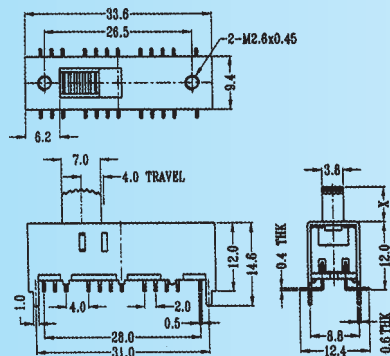

SS-62H01

Rating: 0.3A 50V DC
Function: 6P2T

N NON-SHORTING

Optional Knob type

GD	MX	AT	NY		

SS-62H03

Rating: 0.3A 50V DC
Function: 6P2T

N NON-SHORTING

Optional Knob type

GD	MX	AT	NY		

SS-62H04

Rating: 0.3A 50V DC
Function: 6P2T

N NON-SHORTING

Optional Knob type

GD	MX	AT	NY		

SS-62H05

Rating: 0.3A 50V DC
Function: 6P2T

N NON-SHORTING

Optional Knob type

GD	GE	MX			

SS-62H11

Rating: 0.3A 50V DC
Function: 6P2T

N NON-SHORTING

Optional Knob type