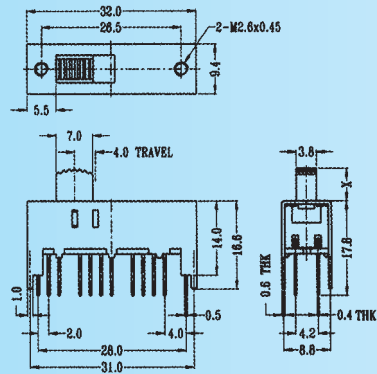

SS-62H01

Rating: 0.3A 50V DC
Function: 6P2T

N NON-SHORTING

Optional Knob type

GD	MX	AT	NY		

SS-62H03

Rating: 0.3A 50V DC
Function: 6P2T

N NON-SHORTING

Optional Knob type

GD	MX	AT	NY		

SS-62H04

Rating: 0.3A 50V DC
Function: 6P2T

N NON-SHORTING

Optional Knob type

GD	MX	AT	NY		

SS-62H05

Rating: 0.3A 50V DC
Function: 6P2T

N NON-SHORTING

Optional Knob type

GD	GE	MX			

SS-62H11

Rating: 0.3A 50V DC
Function: 6P2T

N NON-SHORTING

Optional Knob type