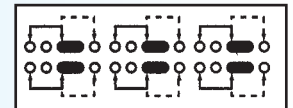

SS-62H01

Rating: 0.3A 50V DC
Function: 6P2T

N NON-SHORTING

Optional Knob type

GD	MX	AT	NY		

SS-62H03

Rating: 0.3A 50V DC
Function: 6P2T

N NON-SHORTING