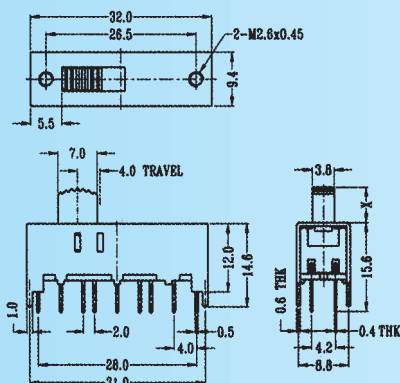

Optional Knob type

GD	MX	AT	NY		

SS-62H04

Rating: 0.3A 50V DC
Function: 6P2T

N NON-SHORTING

Optional Knob type

GD	MX	AT	NY		

SS-62H05

Rating: 0.3A 50V DC
Function: 6P2T

N NON-SHORTING

Optional Knob type

GD	GE	MX			

SS-62H11

Rating: 0.3A 50V DC
Function: 6P2T

N NON-SHORTING

Optional Knob type