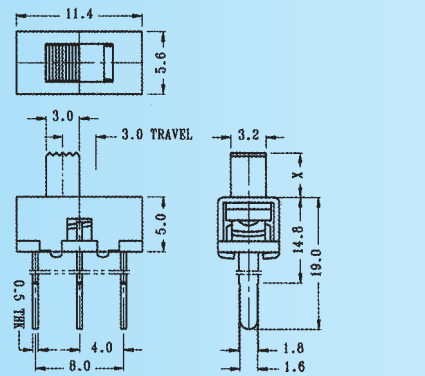

**SS-12F51**

Rating: 0.5A 50V DC  
Function: 1P2T

**N** NON-SHORTING

**Optional Knob type**

<b>VA</b>	<b>GE</b>				

**SS-12F52**

Rating: 0.5A 50V DC  
Function: 1P2T

**N** NON-SHORTING

**Optional Knob type**

<b>VA</b>	<b>GE</b>				

**SS-12F53**

Rating: 0.5A 50V DC  
Function: 1P2T

**N** NON-SHORTING

**Optional Knob type**

<b>VA</b>	<b>GE</b>				

**SS-12F54**

Rating: 0.5A 50V DC  
Function: 1P2T

**N** NON-SHORTING

**Optional Knob type**

<b>GA</b>	<b>GE</b>	<b>GD</b>	<b>TA</b>	<b>AT</b>	<b>NT</b>
<b>MX</b>					

**SS-12F55**

Rating: 0.5A 50V DC  
Function: 1P2T

**N** NON-SHORTING