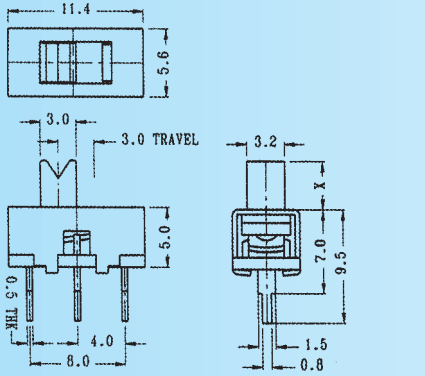

**SS-12F51**

Rating: 0.5A 50V DC  
Function: 1P2T

**N** NON-SHORTING

**Optional Knob type**

<b>VA</b>	<b>GE</b>				

**SS-12F52**

Rating: 0.5A 50V DC  
Function: 1P2T

**N** NON-SHORTING

**Optional Knob type**

<b>VA</b>	<b>GE</b>				

**SS-12F53**

Rating: 0.5A 50V DC  
Function: 1P2T

**N** NON-SHORTING

**Optional Knob type**

<b>VA</b>	<b>GE</b>				

**SS-12F54**

Rating: 0.5A 50V DC  
Function: 1P2T

**N** NON-SHORTING

**Optional Knob type**

<b>GA</b>	<b>GE</b>	<b>GD</b>	<b>TA</b>	<b>AT</b>	<b>NT</b>
<b>MX</b>					

**SS-12F55**

Rating: 0.5A 50V DC  
Function: 1P2T

**N** NON-SHORTING