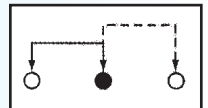

**SS-12F51**

Rating: 0.5A 50V DC  
Function: 1P2T

**N** NON-SHORTING

**Optional Knob type**

<b>VA</b>	<b>GE</b>				

**SS-12F52**

Rating: 0.5A 50V DC  
Function: 1P2T

**N** NON-SHORTING

**Optional Knob type**

<b>VA</b>	<b>GE</b>				

**SS-12F53**

Rating: 0.5A 50V DC  
Function: 1P2T

**N** NON-SHORTING

**Optional Knob type**

<b>VA</b>	<b>GE</b>				

**SS-12F54**