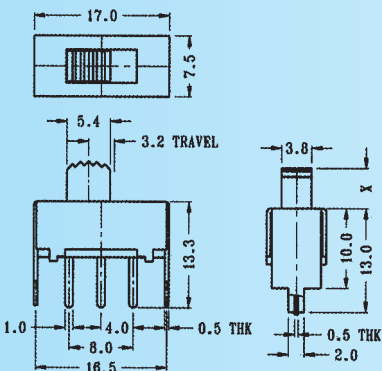

Optional Knob type

GE	VA				

SS-12F124

Rating: 0.5A 50V DC
Function: 1P2T

N NON-SHORTING

Optional Knob type

GE	VA				

SS-12F128

Rating: 0.5A 50V DC
Function: 1P2T

N NON-SHORTING

Optional Knob type

GD	GE	VA			

SS-12F131

Rating: 0.5A 50V DC
Function: 1P2T

S SHORTING

N NON-SHORTING