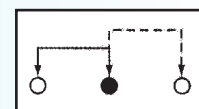

SS-12F120

Rating: 0.5A 50V DC
Function: 1P2T

N NON-SHORTING

Optional Knob type

GE	VA				

SS-12F123

Rating: 0.5A 50V DC
Function: 1P2T

N NON-SHORTING

Optional Knob type

GE	VA				

SS-12F124

Rating: 0.5A 50V DC
Function: 1P2T

N NON-SHORTING

Optional Knob type

GE	VA				

SS-12F128