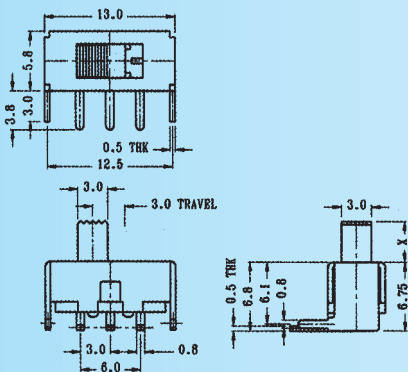

SS-12F120

Rating: 0.5A 50V DC
Function: 1P2T

N NON-SHORTING

Optional Knob type

GE	VA				

SS-12F123

Rating: 0.5A 50V DC
Function: 1P2T

N NON-SHORTING

Optional Knob type

GE	VA				

SS-12F124

Rating: 0.5A 50V DC
Function: 1P2T

N NON-SHORTING

Optional Knob type

GE	VA				

SS-12F128

Rating: 0.5A 50V DC
Function: 1P2T

N NON-SHORTING

Optional Knob type

GD	GE	VA			

SS-12F131

Rating: 0.5A 50V DC
Function: 1P2T

S SHORTING

N NON-SHORTING