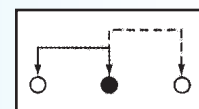

SS-12F120

Rating: 0.5A 50V DC
Function: 1P2T

N NON-SHORTING

Optional Knob type

GE	VA				

SS-12F123

Rating: 0.5A 50V DC
Function: 1P2T

N NON-SHORTING

Optional Knob type

GE	VA				

SS-12F124

Rating: 0.5A 50V DC
Function: 1P2T

N NON-SHORTING

Optional Knob type

GE	VA				

SS-12F128