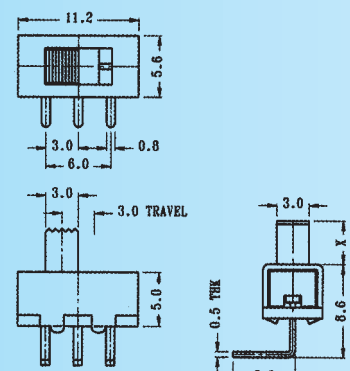

Optional Knob type

GE	VA				

SS-12F124

Rating: 0.5A 50V DC
Function: 1P2T

N NON-SHORTING

Optional Knob type

GE	VA				

SS-12F128

Rating: 0.5A 50V DC
Function: 1P2T

N NON-SHORTING

Optional Knob type

GD	GE	VA			

SS-12F131

Rating: 0.5A 50V DC
Function: 1P2T

S SHORTING

N NON-SHORTING