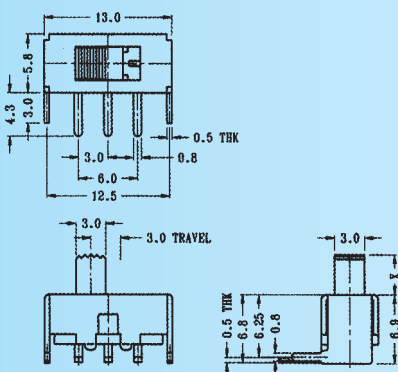

SS-12F120

Rating: 0.5A 50V DC
Function: 1P2T

N NON-SHORTING

Optional Knob type

GE	VA				

SS-12F123

Rating: 0.5A 50V DC
Function: 1P2T

N NON-SHORTING

Optional Knob type

GE	VA				

SS-12F124

Rating: 0.5A 50V DC
Function: 1P2T

N NON-SHORTING

Optional Knob type

GE	VA				

SS-12F128

Rating: 0.5A 50V DC
Function: 1P2T

N NON-SHORTING

Optional Knob type

GD	GE	VA			

SS-12F131

Rating: 0.5A 50V DC
Function: 1P2T

S SHORTING

N NON-SHORTING