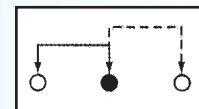

SS-12F120

Rating: 0.5A 50V DC
Function: 1P2T

N NON-SHORTING

Optional Knob type

GE	VA				

SS-12F123

Rating: 0.5A 50V DC
Function: 1P2T

N NON-SHORTING

Optional Knob type

GE	VA				

SS-12F124

Rating: 0.5A 50V DC
Function: 1P2T

N NON-SHORTING

Optional Knob type

GE	VA				

SS-12F128