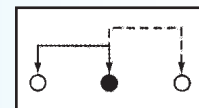

Rating: 0.5A 50V DC
Function: 1P2T

N NON-SHORTING

Optional Knob type

GD	GE	VA			

SS-12F131

Rating: 0.5A 50V DC
Function: 1P2T

S SHORTING

N NON-SHORTING