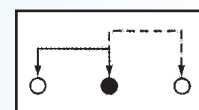

Optional Knob type

GE	VA				

SS-12F124

Rating: 0.5A 50V DC
Function: 1P2T

N NON-SHORTING

Optional Knob type

GE	VA				

SS-12F128

Rating: 0.5A 50V DC
Function: 1P2T

N NON-SHORTING

Optional Knob type

GD	GE	VA			

SS-12F131

Rating: 0.5A 50V DC
Function: 1P2T

S SHORTING

N NON-SHORTING