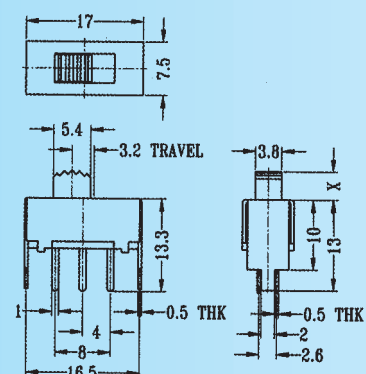

Optional Knob type

| | | | | | |
|----|----|----|----|----|----|
| UB | GA | AT | NY | GE | GD |
| TA | MX | | | | |

SS-22F07

Rating: 0.5A 50V DC

Function: 2P2T

N NON-SHORTING

Optional Knob type

| | | | | | |
|----|----|----|----|----|----|
| UB | GA | AT | NY | GE | GD |
| TA | MX | | | | |

SS-22F08

Rating: 0.5A 50V DC

Function: 2P2T

N NON-SHORTING

Optional Knob type

| | | | | | |
|----|----|----|----|----|----|
| UB | GA | AT | NY | GE | GD |
| TA | MX | | | | |