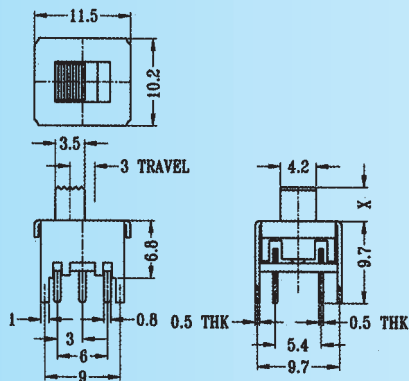

SS-22F04

Rating: 0.5A 50V DC

Function: 2P2T

N NON-SHORTING

Optional Knob type

| | | | | | |
|----|----|----|--|--|--|
| AY | NT | GE | | | |
| | | | | | |

SS-22F05

Rating: 0.3A 50V DC

Function: 2P2T

N NON-SHORTING

Optional Knob type

| | | | | | |
|----|----|--|--|--|--|
| GE | NT | | | | |
| | | | | | |

SS-22F06

Rating: 0.5A 50V DC

Function: 2P2T

N NON-SHORTING

SS-22F08

Rating: 0.5A 50V DC

Function: 2P2T

N NON-SHORTING

Optional Knob type

| | | | | | |
|----|----|----|----|----|----|
| UB | GA | AT | NY | GE | GD |
| TA | MX | | | | |