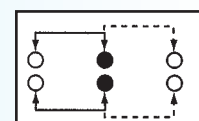

Function: 2P2T

N NON-SHORTING

Optional Knob type

| | | | | | |
|----|----|--|--|--|--|
| GE | NT | | | | |
| | | | | | |

SS-22F06

Rating: 0.5A 50V DC

Function: 2P2T

N NON-SHORTING

Optional Knob type

| | | | | | |
|----|----|----|----|----|----|
| UB | GA | AT | NY | GE | GD |
| TA | MX | | | | |

SS-22F07

Rating: 0.5A 50V DC

Function: 2P2T

N NON-SHORTING

Optional Knob type

| | | | | | |
|----|----|----|----|----|----|
| UB | GA | AT | NY | GE | GD |
| TA | MX | | | | |