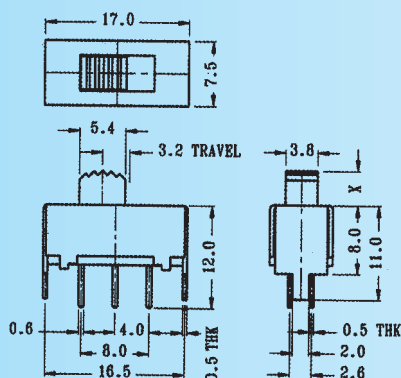

Function: 2P2T

N NON-SHORTING

Optional Knob type

| | | | | | |
|----|----|--|--|--|--|
| GE | NT | | | | |
| | | | | | |

SS-22F06

Rating: 0.5A 50V DC

Function: 2P2T

N NON-SHORTING

Optional Knob type

| | | | | | |
|----|----|----|----|----|----|
| UB | GA | AT | NY | GE | GD |
| TA | MX | | | | |

SS-22F07

Rating: 0.5A 50V DC

Function: 2P2T

N NON-SHORTING

Optional Knob type

| | | | | | |
|----|----|----|----|----|----|
| UB | GA | AT | NY | GE | GD |
| TA | MX | | | | |

SS-22F08

Rating: 0.5A 50V DC

Function: 2P2T

N NON-SHORTING

Optional Knob type

| | | | | | |
|----|----|----|----|----|----|
| UB | GA | AT | NY | GE | GD |
| TA | MX | | | | |