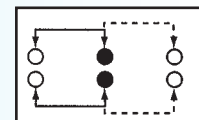

SS-22F04

Rating: 0.5A 50V DC

Function: 2P2T

N NON-SHORTING

Optional Knob type

| | | | | | |
|----|----|----|--|--|--|
| AY | NT | GE | | | |
| | | | | | |

SS-22F05

Rating: 0.3A 50V DC

Function: 2P2T

N NON-SHORTING

Optional Knob type

| | | | | | |
|----|----|--|--|--|--|
| GE | NT | | | | |
| | | | | | |

SS-22F06

Rating: 0.5A 50V DC

Function: 2P2T

N NON-SHORTING