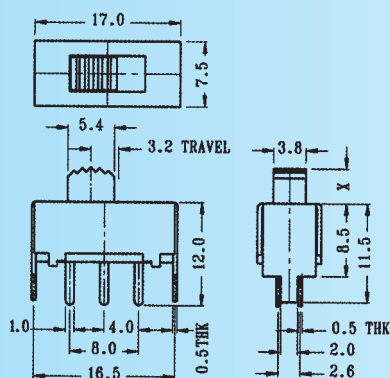

Function: 2P2T

N NON-SHORTING

Optional Knob type

| | | | | | |
|----|----|--|--|--|--|
| GE | NT | | | | |
| | | | | | |

SS-22F06

Rating: 0.5A 50V DC

Function: 2P2T

N NON-SHORTING

Optional Knob type

| | | | | | |
|----|----|----|----|----|----|
| UB | GA | AT | NY | GE | GD |
| TA | MX | | | | |

SS-22F07

Rating: 0.5A 50V DC

Function: 2P2T

N NON-SHORTING

Optional Knob type

| | | | | | |
|----|----|----|----|----|----|
| UB | GA | AT | NY | GE | GD |
| TA | MX | | | | |

SS-22F08

Rating: 0.5A 50V DC

Function: 2P2T

N NON-SHORTING

Optional Knob type

| | | | | | |
|----|----|----|----|----|----|
| UB | GA | AT | NY | GE | GD |
| TA | MX | | | | |