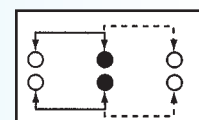

SS-22F04

Rating: 0.5A 50V DC

Function: 2P2T

N NON-SHORTING

Optional Knob type

| | | | | | |
|----|----|----|--|--|--|
| AY | NT | GE | | | |
| | | | | | |

SS-22F05

Rating: 0.3A 50V DC

Function: 2P2T

N NON-SHORTING

Optional Knob type

| | | | | | |
|----|----|--|--|--|--|
| GE | NT | | | | |
| | | | | | |

SS-22F06

Rating: 0.5A 50V DC

Function: 2P2T

N NON-SHORTING