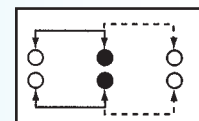

Function: 2P2T

N NON-SHORTING

Optional Knob type

| | | | | | |
|----|----|--|--|--|--|
| GE | NT | | | | |
| | | | | | |

SS-22F06

Rating: 0.5A 50V DC

Function: 2P2T

N NON-SHORTING

Optional Knob type

| | | | | | |
|----|----|----|----|----|----|
| UB | GA | AT | NY | GE | GD |
| TA | MX | | | | |

SS-22F07

Rating: 0.5A 50V DC

Function: 2P2T

N NON-SHORTING

Optional Knob type

| | | | | | |
|----|----|----|----|----|----|
| UB | GA | AT | NY | GE | GD |
| TA | MX | | | | |