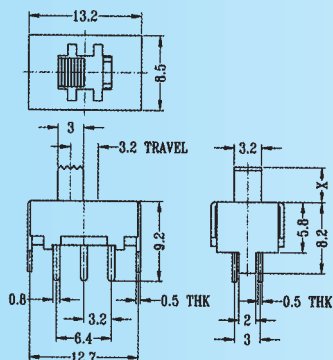

SS-22F04

Rating: 0.5A 50V DC

Function: 2P2T

N NON-SHORTING

Optional Knob type

| | | | | | |
|----|----|----|--|--|--|
| AY | NT | GE | | | |
| | | | | | |

SS-22F05

Rating: 0.3A 50V DC

Function: 2P2T

N NON-SHORTING

Optional Knob type

| | | | | | |
|----|----|--|--|--|--|
| GE | NT | | | | |
| | | | | | |

SS-22F06

Rating: 0.5A 50V DC

Function: 2P2T

N NON-SHORTING

Optional Knob type

| | | | | | |
|----|----|----|----|----|----|
| UB | GA | AT | NY | GE | GD |
| TA | MX | | | | |

SS-22F07

Rating: 0.5A 50V DC

Function: 2P2T

N NON-SHORTING

Optional Knob type

| | | | | | |
|----|----|----|----|----|----|
| UB | GA | AT | NY | GE | GD |
| TA | MX | | | | |

SS-22F08

Rating: 0.5A 50V DC

Function: 2P2T

N NON-SHORTING

Optional Knob type

| | | | | | |
|----|----|----|----|----|----|
| UB | GA | AT | NY | GE | GD |
| TA | MX | | | | |