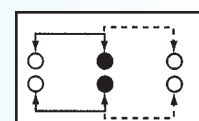

Optional Knob type

| | | | | | |
|----|----|----|----|----|----|
| UB | GA | AT | NY | GE | GD |
| TA | MX | | | | |

SS-22F07

Rating: 0.5A 50V DC

Function: 2P2T

N NON-SHORTING

Optional Knob type

| | | | | | |
|----|----|----|----|----|----|
| UB | GA | AT | NY | GE | GD |
| TA | MX | | | | |

SS-22F08

Rating: 0.5A 50V DC

Function: 2P2T

N NON-SHORTING

Optional Knob type

| | | | | | |
|----|----|----|----|----|----|
| UB | GA | AT | NY | GE | GD |
| TA | MX | | | | |