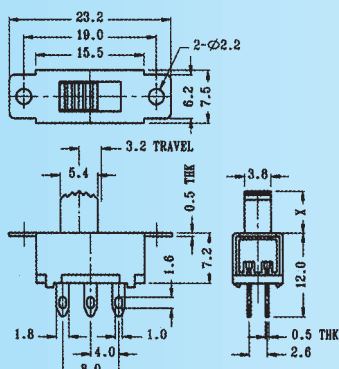

Function: 2P2T

**N** NON-SHORTING

Optional Knob type

GA	GE	GD	TA	AT	NY
MX	UB				

**SS-22F29**

Rating: 0.5A 50V DC

Function: 2P2T

**N** NON-SHORTING

Optional Knob type

GA	GD	TA	AT	NY	MX
UB					

**SS-22F30**

Rating: 0.5A 50V DC

Function: 2P2T

**N** NON-SHORTING

Optional Knob type

GA	GE	GD	TA	AT	NY
MX	UB				

**SS-22F31**

Rating: 0.5A 50V DC

Function: 2P2T

**N** NON-SHORTING

Optional Knob type

GA	GE	GD	TA	AT	NY
MX	UB				