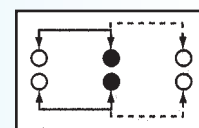

Function: 2P2T

**N** NON-SHORTING

Optional Knob type

GA	GE	GD	TA	AT	NY
MX	UB				

**SS-22F29**

Rating: 0.5A 50V DC

Function: 2P2T

**N** NON-SHORTING

Optional Knob type

GA	GD	TA	AT	NY	MX
UB					

**SS-22F30**

Rating: 0.5A 50V DC

Function: 2P2T

**N** NON-SHORTING

Optional Knob type

GA	GE	GD	TA	AT	NY
MX	UB				