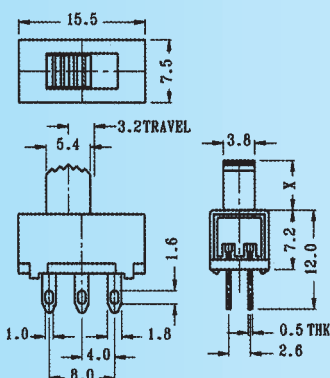

Function: 2P2T

**N** NON-SHORTING

Optional Knob type

GA	GE	GD	TA	AT	NY
MX	UB				

**SS-22F29**

Rating: 0.5A 50V DC

Function: 2P2T

**N** NON-SHORTING

Optional Knob type

GA	GD	TA	AT	NY	MX
UB					

**SS-22F30**

Rating: 0.5A 50V DC

Function: 2P2T

**N** NON-SHORTING

Optional Knob type

GA	GE	GD	TA	AT	NY
MX	UB				

**SS-22F31**

Rating: 0.5A 50V DC

Function: 2P2T

**N** NON-SHORTING

Optional Knob type

GA	GE	GD	TA	AT	NY
MX	UB				