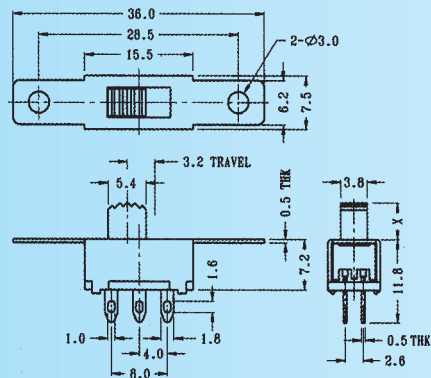

**SS-22F27**

Rating: 0.5A 50V DC

Function: 2P2T

**N** NON-SHORTING

Optional Knob type

GA	GE	GD	TA	AT	NY
MX	UB				

**SS-22F28**

Rating: 0.5A 50V DC

Function: 2P2T

**N** NON-SHORTING

Optional Knob type

GA	GE	GD	TA	AT	NY
MX	UB				

**SS-22F29**

Rating: 0.5A 50V DC

Function: 2P2T

**N** NON-SHORTING

Optional Knob type

GA	GD	TA	AT	NY	MX
UB					

**SS-22F30**

Rating: 0.5A 50V DC

Function: 2P2T

**N** NON-SHORTING

Optional Knob type

GA	GE	GD	TA	AT	NY
MX	UB				

**SS-22F31**

Rating: 0.5A 50V DC

Function: 2P2T

**N** NON-SHORTING

Optional Knob type

GA	GE	GD	TA	AT	NY
MX	UB				