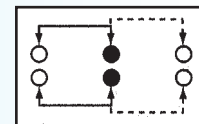

**SS-22F27**

Rating: 0.5A 50V DC

Function: 2P2T

**N** NON-SHORTING

Optional Knob type

GA	GE	GD	TA	AT	NY
MX	UB				

**SS-22F28**

Rating: 0.5A 50V DC

Function: 2P2T

**N** NON-SHORTING

Optional Knob type

GA	GE	GD	TA	AT	NY
MX	UB				

**SS-22F29**

Rating: 0.5A 50V DC

Function: 2P2T

**N** NON-SHORTING