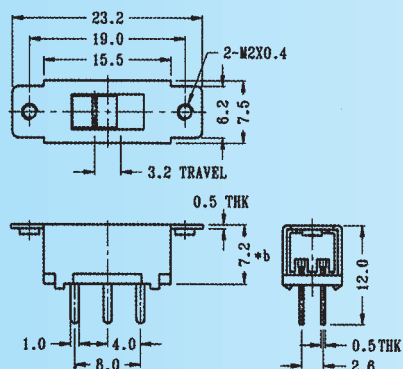

**SS-22F27**

Rating: 0.5A 50V DC

Function: 2P2T

**N** NON-SHORTING

Optional Knob type

GA	GE	GD	TA	AT	NY
MX	UB				

**SS-22F28**

Rating: 0.5A 50V DC

Function: 2P2T

**N** NON-SHORTING

Optional Knob type

GA	GE	GD	TA	AT	NY
MX	UB				

**SS-22F29**

Rating: 0.5A 50V DC

Function: 2P2T

**N** NON-SHORTING

Optional Knob type

GA	GD	TA	AT	NY	MX
UB					

**SS-22F30**

Rating: 0.5A 50V DC

Function: 2P2T

**N** NON-SHORTING

Optional Knob type

GA	GE	GD	TA	AT	NY
MX	UB				

**SS-22F31**

Rating: 0.5A 50V DC

Function: 2P2T

**N** NON-SHORTING

Optional Knob type

GA	GE	GD	TA	AT	NY
MX	UB				