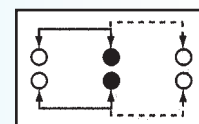

**SS-22F27**

Rating: 0.5A 50V DC

Function: 2P2T

**N** NON-SHORTING

Optional Knob type

GA	GE	GD	TA	AT	NY
MX	UB				

**SS-22F28**

Rating: 0.5A 50V DC

Function: 2P2T

**N** NON-SHORTING

Optional Knob type

GA	GE	GD	TA	AT	NY
MX	UB				

**SS-22F29**

Rating: 0.5A 50V DC

Function: 2P2T

**N** NON-SHORTING

Optional Knob type

GA	GD	TA	AT	NY	MX
UB					

**SS-22F30**

Rating: 0.5A 50V DC

Function: 2P2T

**N** NON-SHORTING

Optional Knob type

GA	GE	GD	TA	AT	NY
MX	UB				