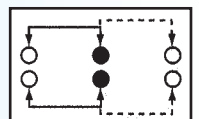

Rating: 0.3A 50V DC
Function: 2P2T

N NON-SHORTING

Optional Knob type

GE	GD				

SS-22I03

Rating: 1.5A 250V AC
Function: 2P2T

N NON-SHORTING

Optional Knob type