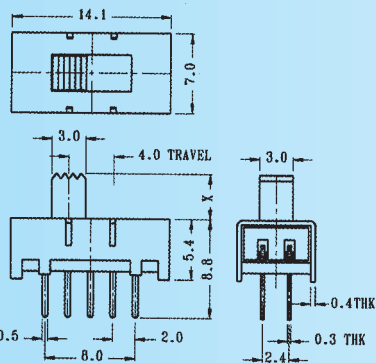

Optional Knob type

GE	GD	TA	AT	NY	

SS-22H23

Rating: 0.3A 50V DC
Function: 2P2T

N NON-SHORTING

Optional Knob type

GD	TA	AT	NY	GE	

SS-22H25

Rating: 0.3A 50V DC
Function: 2P2T

N NON-SHORTING

Optional Knob type

GE	GD				

SS-22I03

Rating: 1.5A 250V AC
Function: 2P2T

N NON-SHORTING

Optional Knob type