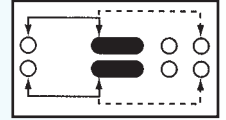

SS-22H15

Rating: 0.3A 50V DC
Function: 2P2T

S SHORTING

Optional Knob type

GE	GD				

SS-22H22

Rating: 0.3A 50V DC
Function: 2P2T

N NON-SHORTING

Optional Knob type

GE	GD	TA	AT	NY	

SS-22H23

Rating: 0.3A 50V DC
Function: 2P2T

N NON-SHORTING

Optional Knob type

GD	TA	AT	NY	GE	

SS-22H25