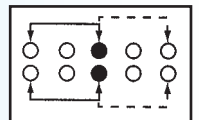

N NON-SHORTING

Optional Knob type

GE	GD