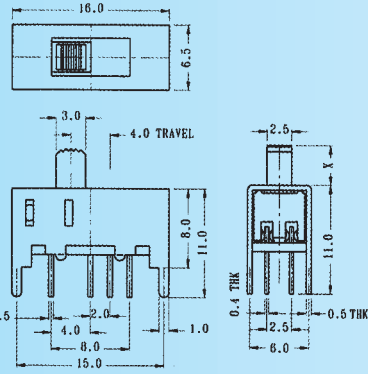

SS-22H15

Rating: 0.3A 50V DC
Function: 2P2T

S SHORTING

Optional Knob type

GE	GD				

SS-22H22

Rating: 0.3A 50V DC
Function: 2P2T

N NON-SHORTING

Optional Knob type

GE	GD	TA	AT	NY	

SS-22H23

Rating: 0.3A 50V DC
Function: 2P2T

N NON-SHORTING

Optional Knob type

GD	TA	AT	NY	GE	

SS-22H25

Rating: 0.3A 50V DC
Function: 2P2T

N NON-SHORTING

Optional Knob type

GE	GD				

SS-22I03

Rating: 1.5A 250V AC
Function: 2P2T

N NON-SHORTING

Optional Knob type