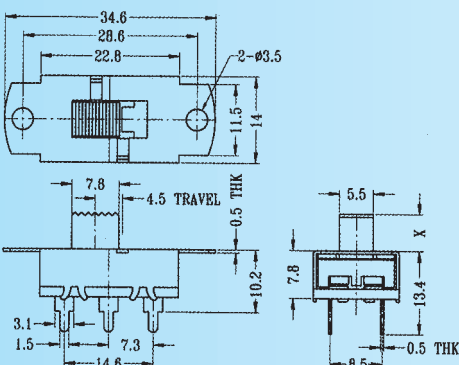

Optional Knob type

GE	GD	TA	AT	NY	

SS-22H23

Rating: 0.3A 50V DC
Function: 2P2T

N NON-SHORTING

Optional Knob type

GD	TA	AT	NY	GE	

SS-22H25

Rating: 0.3A 50V DC
Function: 2P2T

N NON-SHORTING

Optional Knob type

GE	GD				

SS-22I03

Rating: 1.5A 250V AC
Function: 2P2T

N NON-SHORTING

Optional Knob type