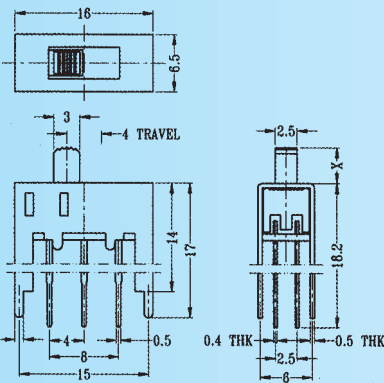

SS-22H15

Rating: 0.3A 50V DC
Function: 2P2T

S SHORTING

Optional Knob type

GE	GD				

SS-22H22

Rating: 0.3A 50V DC
Function: 2P2T

N NON-SHORTING

Optional Knob type

GE	GD	TA	AT	NY	

SS-22H23

Rating: 0.3A 50V DC
Function: 2P2T

N NON-SHORTING

Optional Knob type

GD	TA	AT	NY	GE	

SS-22H25

Rating: 0.3A 50V DC
Function: 2P2T

N NON-SHORTING

Optional Knob type

GE	GD				

SS-22I03

Rating: 1.5A 250V AC
Function: 2P2T

N NON-SHORTING

Optional Knob type