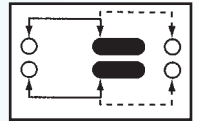

SS-22H15

Rating: 0.3A 50V DC
Function: 2P2T

S SHORTING

Optional Knob type

GE	GD				

SS-22H22

Rating: 0.3A 50V DC
Function: 2P2T

N NON-SHORTING

Optional Knob type

GE	GD	TA	AT	NY	

SS-22H23

Rating: 0.3A 50V DC
Function: 2P2T

N NON-SHORTING

Optional Knob type

GD	TA	AT	NY	GE	

SS-22H25