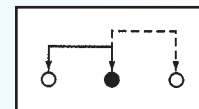

**SS-12D25**

Rating: 0.3A 50V DC  
Function: 1P2T

**N** NON-SHORTING

**Optional Knob type**

<b>VA</b>	<b>TA</b>	<b>GE</b>			

**SS-12D32**

Rating: 0.3A 50V DC  
Function: 1P2T

**N** NON-SHORTING