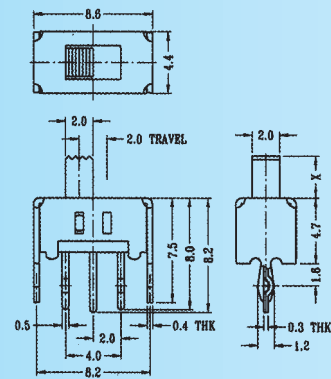

**SS-12D25**

Rating: 0.3A 50V DC  
Function: 1P2T

**N** NON-SHORTING

**Optional Knob type**

<b>VA</b>	<b>TA</b>	<b>GE</b>			

**SS-12D32**

Rating: 0.3A 50V DC  
Function: 1P2T

**N** NON-SHORTING

**Optional Knob type**

<b>GE</b>	<b>TA</b>	<b>VA</b>			

**SS-12D33**

Rating: 0.3A 50V DC  
Function: 1P2T

**N** NON-SHORTING

**Optional Knob type**

<b>GE</b>	<b>VA</b>	<b>TA</b>			

**SS-12D34**