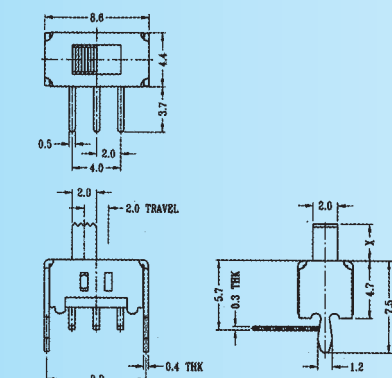

**Optional Knob type**

<b>GE</b>	<b>TA</b>	<b>VA</b>			

**SS-12D33**

Rating: 0.3A 50V DC  
Function: 1P2T

**N** NON-SHORTING

**Optional Knob type**

<b>GE</b>	<b>VA</b>	<b>TA</b>			

**SS-12D34**

Rating: 0.3A 50V DC  
Function: 1P2T

**N** NON-SHORTING

**Optional Knob type**

<b>VA</b>	<b>TA</b>	<b>GE</b>			

**SS-12D42**

Rating: 0.3A 50V DC  
Function: 1P2T

**N** NON-SHORTING

**Optional Knob type**