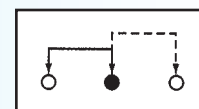

**SS-12D25**

Rating: 0.3A 50V DC  
Function: 1P2T

**N** NON-SHORTING

**Optional Knob type**

<b>VA</b>	<b>TA</b>	<b>GE</b>			

**SS-12D32**

Rating: 0.3A 50V DC  
Function: 1P2T

**N** NON-SHORTING

**Optional Knob type**

<b>GE</b>	<b>TA</b>	<b>VA</b>			

**SS-12D33**

Rating: 0.3A 50V DC  
Function: 1P2T

**N** NON-SHORTING

**Optional Knob type**

<b>GE</b>	<b>VA</b>	<b>TA</b>			

**SS-12D34**