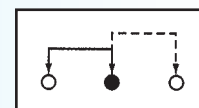

Rating: 0.3A 50V DC  
Function: 1P2T

**N** NON-SHORTING

**Optional Knob type**

<b>VA</b>	<b>TA</b>	<b>GE</b>			

**SS-12D42**

Rating: 0.3A 50V DC  
Function: 1P2T

**N** NON-SHORTING

**Optional Knob type**