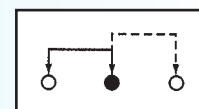

**SS-12D25**

Rating: 0.3A 50V DC  
Function: 1P2T

**N** NON-SHORTING

**Optional Knob type**

<b>VA</b>	<b>TA</b>	<b>GE</b>			

**SS-12D32**

Rating: 0.3A 50V DC  
Function: 1P2T

**N** NON-SHORTING