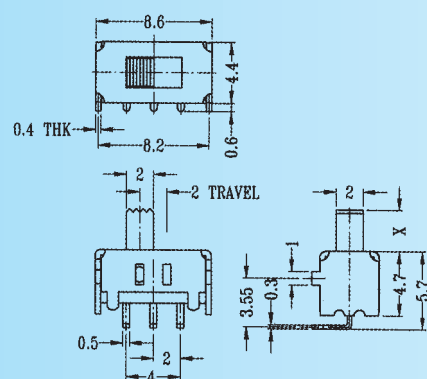

**SS-12D25**

Rating: 0.3A 50V DC  
Function: 1P2T

**N** NON-SHORTING

**Optional Knob type**

<b>VA</b>	<b>TA</b>	<b>GE</b>			

**SS-12D32**

Rating: 0.3A 50V DC  
Function: 1P2T

**N** NON-SHORTING

**Optional Knob type**

<b>GE</b>	<b>TA</b>	<b>VA</b>			

**SS-12D33**

Rating: 0.3A 50V DC  
Function: 1P2T

**N** NON-SHORTING

**Optional Knob type**

<b>GE</b>	<b>VA</b>	<b>TA</b>			

**SS-12D34**