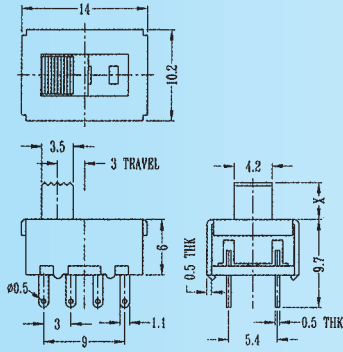

SS-23F03

Rating: 0.3A 50V DC
Function: 2P3T

N NON-SHORTING

Optional Knob type

GE	NT				

SS-23F04

Rating: 0.3A 50V DC
Function: 2P3T

N NON-SHORTING

Optional Knob type

GE	NT				

SS-23F05

Rating: 0.3A 50V DC
Function: 2P3T

N NON-SHORTING

Optional Knob type

GE	NT				

SS-23F06

Rating: 0.3A 50V DC
Function: 2P3T

N NON-SHORTING

Optional Knob type

GE	NT				

SS-23F07

Rating: 1.5A 250V AC
Function: 2P3T

S SHORTING

Optional Knob type