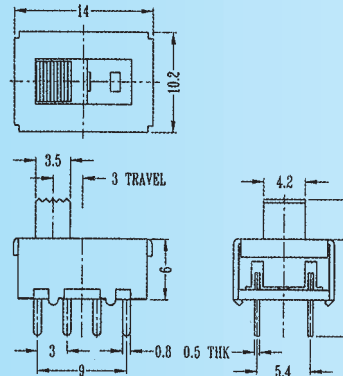

SS-23F03

Rating: 0.3A 50V DC
Function: 2P3T

N NON-SHORTING

Optional Knob type

GE	NT				

SS-23F04

Rating: 0.3A 50V DC
Function: 2P3T

N NON-SHORTING

Optional Knob type

GE	NT				

SS-23F05

Rating: 0.3A 50V DC
Function: 2P3T

N NON-SHORTING

Optional Knob type

GE	NT				

SS-23F06

Rating: 0.3A 50V DC
Function: 2P3T

N NON-SHORTING

Optional Knob type

GE	NT				

SS-23F07

Rating: 1.5A 250V AC
Function: 2P3T

S SHORTING

Optional Knob type