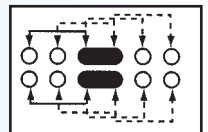

S SHORTING

Optional Knob type

GD	GE