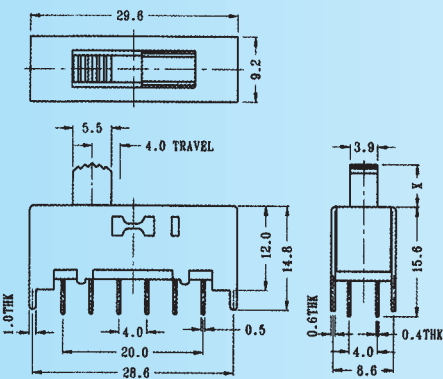

**SS-24H03**

Rating: 0.3A 50V DC  
Function: 2P4T

**S** SHORTING

Optional Knob type

MX	AT	NY	GD		

**SS-24H04**

Rating: 0.3A 50V DC  
Function: 2P4T

**S** SHORTING

Optional Knob type

MX	AT	NY	GD		

**SS-24H07**

Rating: 0.3A 50V DC  
Function: 2P4T

**N** NON-SHORTING

Optional Knob type

MX	AT	NY	GD		

**SS-24H08**

Rating: 0.3A 50V DC  
Function: 2P4T

**S** SHORTING

Optional Knob type

GD	GE				

**SS-24H10**

Rating: 0.3A 50V DC  
Function: 2P4T

**S** SHORTING

Optional Knob type