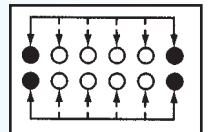

**SS-24H03**

Rating: 0.3A 50V DC  
Function: 2P4T

**S** SHORTING

Optional Knob type

MX	AT	NY	GD		

**SS-24H04**

Rating: 0.3A 50V DC  
Function: 2P4T

**S** SHORTING

Optional Knob type

MX	AT	NY	GD		

**SS-24H07**

Rating: 0.3A 50V DC  
Function: 2P4T

**N** NON-SHORTING

Optional Knob type

MX	AT	NY	GD		

**SS-24H08**

Rating: 0.3A 50V DC  
Function: 2P4T

**S** SHORTING

Optional Knob type

GD	GE				

**SS-24H10**

Rating: 0.3A 50V DC  
Function: 2P4T

**S** SHORTING

Optional Knob type