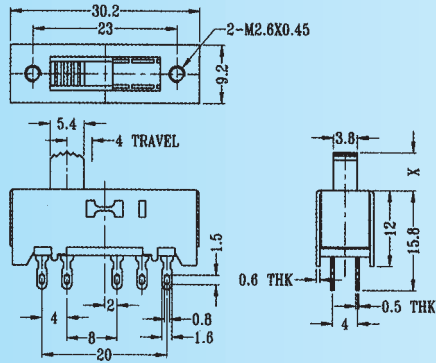

**SS-24H03**

Rating: 0.3A 50V DC  
Function: 2P4T

**S** SHORTING

Optional Knob type

MX	AT	NY	GD		

**SS-24H04**

Rating: 0.3A 50V DC  
Function: 2P4T

**S** SHORTING

Optional Knob type

MX	AT	NY	GD		

**SS-24H07**

Rating: 0.3A 50V DC  
Function: 2P4T

**N** NON-SHORTING

Optional Knob type

MX	AT	NY	GD		

**SS-24H08**

Rating: 0.3A 50V DC  
Function: 2P4T

**S** SHORTING

Optional Knob type

GD	GE				

**SS-24H10**

Rating: 0.3A 50V DC  
Function: 2P4T

**S** SHORTING

Optional Knob type