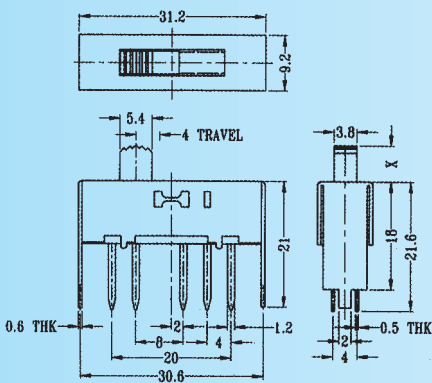

**SS-24H03**

Rating: 0.3A 50V DC  
Function: 2P4T

**S** SHORTING

Optional Knob type

MX	AT	NY	GD		

**SS-24H04**

Rating: 0.3A 50V DC  
Function: 2P4T

**S** SHORTING

Optional Knob type

MX	AT	NY	GD		

**SS-24H07**

Rating: 0.3A 50V DC  
Function: 2P4T

**N** NON-SHORTING

Optional Knob type

MX	AT	NY	GD		

**SS-24H08**

Rating: 0.3A 50V DC  
Function: 2P4T

**S** SHORTING

Optional Knob type

GD	GE				

**SS-24H10**

Rating: 0.3A 50V DC  
Function: 2P4T

**S** SHORTING

Optional Knob type