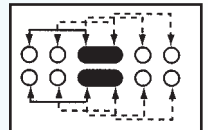

**SS-24H03**

Rating: 0.3A 50V DC  
Function: 2P4T

**S** SHORTING

Optional Knob type

MX	AT	NY	GD		

**SS-24H04**

Rating: 0.3A 50V DC  
Function: 2P4T

**S** SHORTING

Optional Knob type

MX	AT	NY	GD		

**SS-24H07**

Rating: 0.3A 50V DC  
Function: 2P4T

**N** NON-SHORTING

Optional Knob type

MX	AT	NY	GD		

**SS-24H08**

Rating: 0.3A 50V DC  
Function: 2P4T

**S** SHORTING

Optional Knob type

GD	GE				

**SS-24H10**

Rating: 0.3A 50V DC  
Function: 2P4T

**S** SHORTING

Optional Knob type