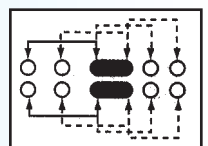

Rating: 0.3A 50V DC  
Function: 2P4T

**S** SHORTING

Optional Knob type

GD	GE				

**SS-24H10**

Rating: 0.3A 50V DC  
Function: 2P4T

**S** SHORTING

Optional Knob type