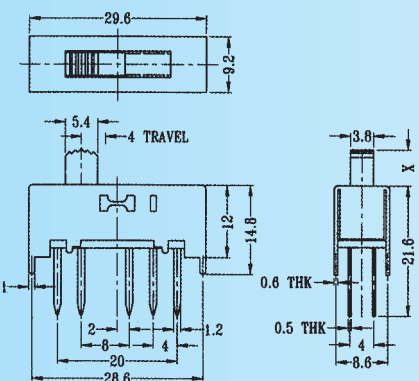

**SS-24H03**

Rating: 0.3A 50V DC  
Function: 2P4T

**S** SHORTING

Optional Knob type

MX	AT	NY	GD		

**SS-24H04**

Rating: 0.3A 50V DC  
Function: 2P4T

**S** SHORTING

Optional Knob type

MX	AT	NY	GD		

**SS-24H07**

Rating: 0.3A 50V DC  
Function: 2P4T

**N** NON-SHORTING

Optional Knob type

MX	AT	NY	GD		

**SS-24H08**

Rating: 0.3A 50V DC  
Function: 2P4T

**S** SHORTING

Optional Knob type

GD	GE				

**SS-24H10**

Rating: 0.3A 50V DC  
Function: 2P4T

**S** SHORTING

Optional Knob type