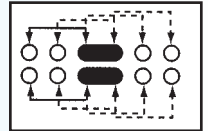

**SS-24H03**

Rating: 0.3A 50V DC  
Function: 2P4T

**S** SHORTING

Optional Knob type

MX	AT	NY	GD		

**SS-24H04**

Rating: 0.3A 50V DC  
Function: 2P4T

**S** SHORTING

Optional Knob type

MX	AT	NY	GD		

**SS-24H07**

Rating: 0.3A 50V DC  
Function: 2P4T

**N** NON-SHORTING

Optional Knob type

MX	AT	NY	GD		

**SS-24H08**

Rating: 0.3A 50V DC  
Function: 2P4T

**S** SHORTING

Optional Knob type

GD	GE				

**SS-24H10**

Rating: 0.3A 50V DC  
Function: 2P4T

**S** SHORTING

Optional Knob type