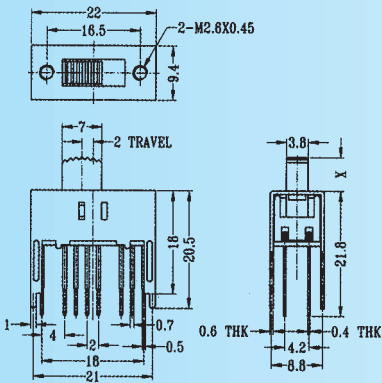

SS-43D03

Rating: 0.3A 50V DC
Function: 4P3T

S SHORTING

Optional Knob type

GA	GE	GD	MX	AT	NY

SS-43D04

Rating: 0.3A 50V DC
Function: 4P3T

S SHORTING

Optional Knob type

GE					

SS-43D10

Rating: 0.3A 50V DC
Function: 4P3T

S SHORTING

Optional Knob type

TA	GE	GD	MX	AT	NY

SS-43D11

Rating: 0.3A 50V DC
Function: 4P3T

S SHORTING

Optional Knob type

GE					

SS-43D13

Rating: 0.3A 50V DC
Function: 4P3T

S SHORTING

Optional Knob type