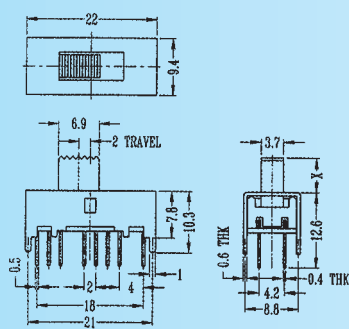

Optional Knob type

GE					

SS-43D10

Rating: 0.3A 50V DC
Function: 4P3T

S SHORTING

Optional Knob type

TA	GE	GD	MX	AT	NY

SS-43D11

Rating: 0.3A 50V DC
Function: 4P3T

S SHORTING

Optional Knob type

GE					

SS-43D13

Rating: 0.3A 50V DC
Function: 4P3T

S SHORTING

Optional Knob type