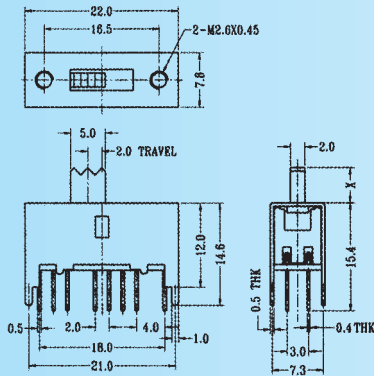

SS-43D03

Rating: 0.3A 50V DC
Function: 4P3T

S SHORTING

Optional Knob type

GA	GE	GD	MX	AT	NY

SS-43D04

Rating: 0.3A 50V DC
Function: 4P3T

S SHORTING

Optional Knob type

GE					

SS-43D10

Rating: 0.3A 50V DC
Function: 4P3T

S SHORTING

Optional Knob type

TA	GE	GD	MX	AT	NY

SS-43D11

Rating: 0.3A 50V DC
Function: 4P3T

S SHORTING

Optional Knob type

GE					

SS-43D13

Rating: 0.3A 50V DC
Function: 4P3T

S SHORTING

Optional Knob type