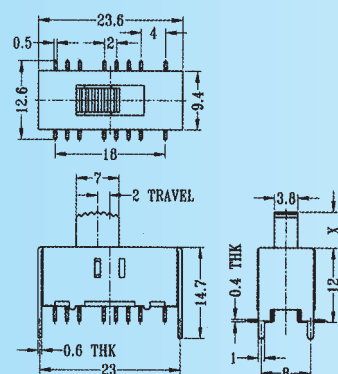

SS-43D03

Rating: 0.3A 50V DC
Function: 4P3T

S SHORTING

Optional Knob type

GA	GE	GD	MX	AT	NY

SS-43D04

Rating: 0.3A 50V DC
Function: 4P3T

S SHORTING

Optional Knob type

GE					

SS-43D10

Rating: 0.3A 50V DC
Function: 4P3T

S SHORTING

Optional Knob type

TA	GE	GD	MX	AT	NY

SS-43D11

Rating: 0.3A 50V DC
Function: 4P3T

S SHORTING

Optional Knob type

GE					

SS-43D13

Rating: 0.3A 50V DC
Function: 4P3T

S SHORTING

Optional Knob type